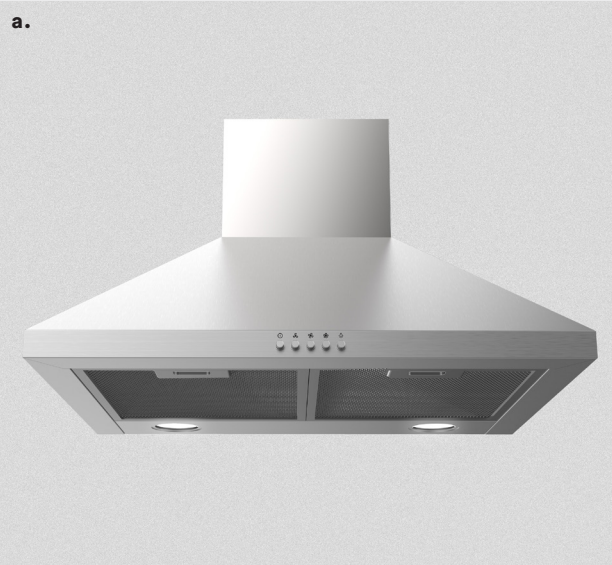

EVERDURE.

RBES630LX

60cm Stainless Steel Rangehood
Flare Canopy design

FEATURES

60cm Flare Canopy

This 60cm stainless steel flare canopy rangehood is a traditional design, perfect as a replacement or an upgrade of an older model with the same shape.

Up to 900m³/hr extraction rate

The powerful motor will extract smoke/steam/odours at up to 900m³ per hour, which will suit most kitchen sizes.

2 * 5 Layer Aluminium Filters

The 5 layer design ensures the maximum amount of smoke and odours are extracted and all grease is caught within the filter. The filters are dishwasherable.

2 * 1.5W LED lighting

LED lighting ensures a more natural light, whilst providing a longer lasting bulb than halogen bulbs.

Ducting Included

This rangehood comes with 1.5m of ducting included in the box. The diameter of this ducting is 150mm.

SPECIFICATIONS

Finish	Stainless Steel
Speeds	3 Speeds
Control	Push Button Control
Lighting	2 * 1.5W LED lights
Voltage/frequency	220-240V/50HZ
Power cord	Includes Power Cord
Noise Level dB	55dB (Low speed) 59dB (Medium speed) 65dB (High Speed)
Ducting	Includes 1.5m ducting 150mm diameter
Product dimensions (mm)	598W*500D*430-800H
Gross weight/Net weight	12.5KG / 10.5KG
Warranty	3 Year domestic warranty Not for commercial use