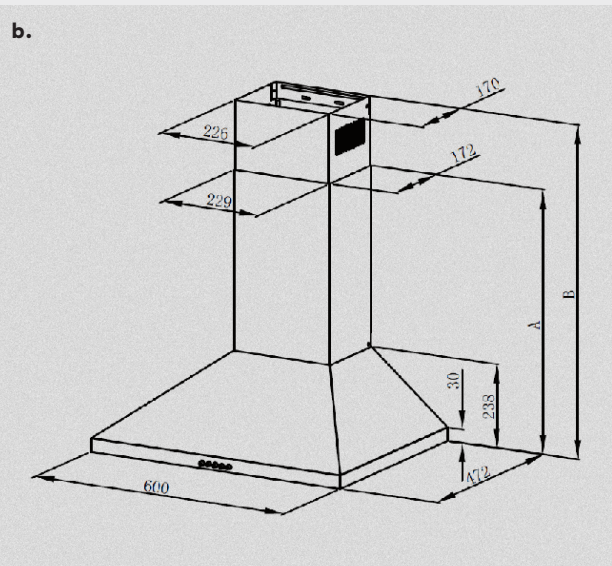

EVERDURE.

RBES630LX

60cm Stainless Steel Rangehood
Flare Canopy design

FEATURES

60cm Flare Canopy

This 60cm stainless steel flare canopy rangehood is a traditional design, perfect as a replacement or an upgrade of an older model with the same shape.

2 * 1.5W LED lighting

LED lighting ensures a more natural light, whilst providing a longer lasting bulb than halogen bulbs.

Ducting Included

This rangehood comes with 1.5m of ducting included in the box. The diameter of this ducting is 150mm.

SPECIFICATIONS

Finish	Stainless Steel
Speeds	3 Speeds
Control	Push Button Control
Lighting	2 * 1.5W LED lights
Voltage/frequency	220-240V/50HZ
Power cord	Includes Power Cord
Noise Level dB	55dB (Low speed) 59dB (Medium speed) 65dB (High Speed)
Ducting	Includes 1.5m ducting 150mm diameter
Product dimensions (mm)	598W*500D*430-800H
Gross weight/Net weight	12.5KG / 10.5KG
Warranty	3 Year domestic warranty Not for commercial use