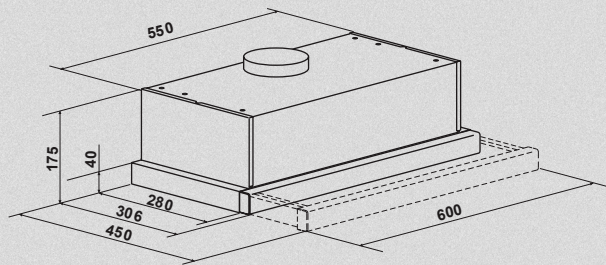

## RBES622

60cm Slide Out Rangehood

Stainless Steel Fascia

a.

b.

#### 60cm Slide Out Rangehood

This 60cm rangehood is designed to fit under a cupboard above the cooktop. The front portion slides out to give more capacity and air coverage. Perfect for kitchens short on space.