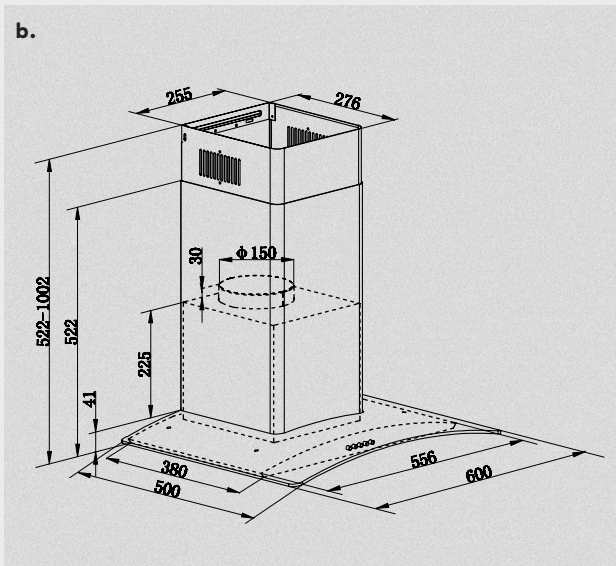

EVERDURE.

RBES607G

60cm Stainless Steel Rangehood

Curved Glass

FEATURES

60cm Curved Glass Canopy

This 60cm Curved Glass canopy rangehood has a modern, contemporary twist that will enhance the look of any kitchen.

2 * 1.5W LED lighting

LED lighting ensures a more natural light, whilst providing a longer lasting bulb.

Ducting Included

This rangehood comes with 2.0m of ducting included in the box. The diameter of this ducting is 150mm.

SPECIFICATIONS

Finish	Stainless Steel Glass
Speeds	3 Speeds
Control	Push Button Control
Lighting	2 * 1.5W LED lights
Voltage/frequency	220-240V/50HZ
Power cord	Includes Power Cord
Noise Level dB	52dB (Low speed) 56dB (Medium speed) 58dB (High Speed)
Ducting	Includes 2.0m ducting 150mm diameter
Product dimensions (mm)	600W*500D*563-1000H
Gross weight/Net weight	16.0KG / 14.5KG
Warranty	3 Year domestic warranty Not for commercial use.