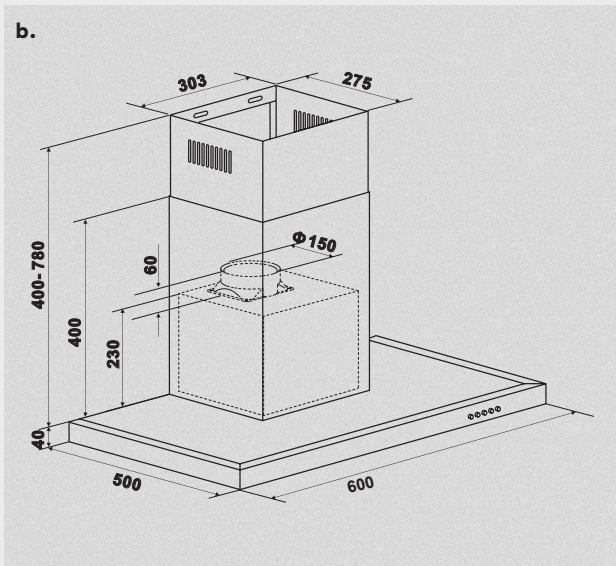

EVERDURE.

RBES6061

60cm Stainless Steel Rangehood
Box Canopy design

FEATURES

60cm Box Canopy

This 60cm stainless steel box canopy rangehood comes in a contemporary square “box” shape design, to compliment a modern kitchen.

2 * 2W LED lighting

LED lighting ensures a more natural light, whilst providing a longer lasting bulb.

Ducting Included

This rangehood comes with 2.0m of ducting included in the box. The diameter of this ducting is 150mm.