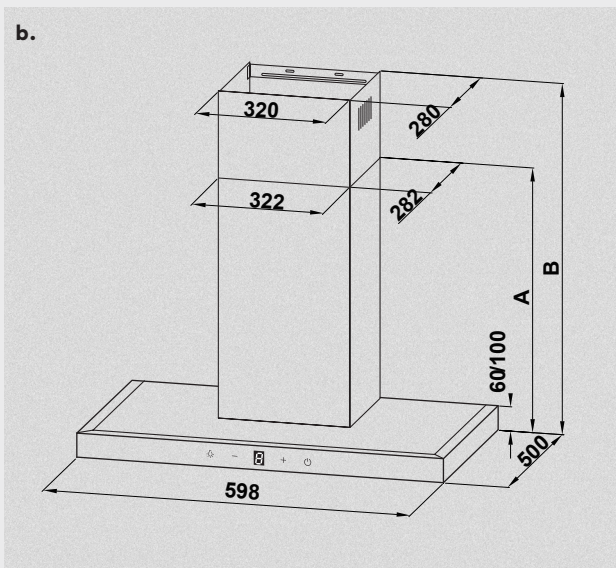

EVERDURE.

RBES6060LX

60cm Stainless Steel Rangehood
Box Canopy design

FEATURES

60cm Box Canopy

This 60cm stainless steel box canopy rangehood comes in a contemporary square “box” shape design, to compliment a modern kitchen.

2 * 1.5W LED lighting

LED lighting ensures a more natural light, whilst providing a longer lasting bulb than halogen bulbs.

Ducting Included

This rangehood comes with 1.5m of ducting included in the box. The diameter of this ducting is 150mm.

SPECIFICATIONS

Finish	Stainless Steel
Speeds	3 Speeds
Control	Push Button Control
Lighting	2 * 1.5W LED lights
Voltage/frequency	220-240V/50HZ
Power cord	Includes Power Cord
Noise Level dB	55dB (Low speed) 59dB (Medium speed) 65dB (High Speed)
Ducting	Includes 1.5m ducting 150mm diameter
Product dimensions	598W*500D*430-800H
Gross weight/Net weight	13.5KG / 12.5KG
Warranty	3 Year domestic warranty Not for commercial use