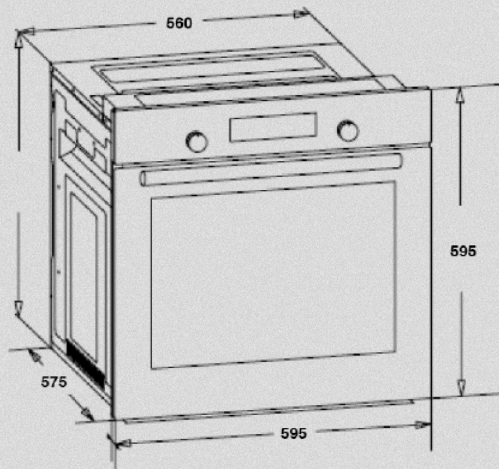

EVERDURE.

OECI69TP

OBES6970 Oven Specifications

60cm 9 Function Built In Oven

a.

b.

OBES6970 OVEN FEATURES

60cm, 70 Litre Oven Cavity

At 70 litres of usable space, this large capacity oven will accommodate even the biggest of meals.

9 function built in electric oven

Select from a range of cooking functions to suit your needs: Fan Force, Grill, Double Grill, Double Grill with Fan, Lower Element, Fan Assist, Conventional Bake, Defrost, Light only. This oven also contains an internal oven light.

Accessories:

1 x Chrome wire shelf, 1 x Baking tray

Large viewing window into the oven

OBES6970 OVEN SPECIFICATIONS

Gross Capacity	80L
Timer	Digital Timer
Control	Knob Control
Door	Triple-glazed, pure black glass
Cooling fan	Yes
Thermostat	50-250°C
Light	1*25W G9 lamp
Voltage/frequency	220-240V/50HZ
Power cord	Without power cord - must be hard wired
Functions	9: Lamp only, Defrost, Conventional Bake, Fan Assist, Upper Element, Grill, Grill with Fan, Fan Forced, Fan Forced with bottom element
Accessories	1 Baking tray, 1 oven rack, 1 set side racks
Product Dimensions	595W*575D*595H
Gross weight/Net weight	33KG/ 30KG
Cut out Dimensions	See image b.