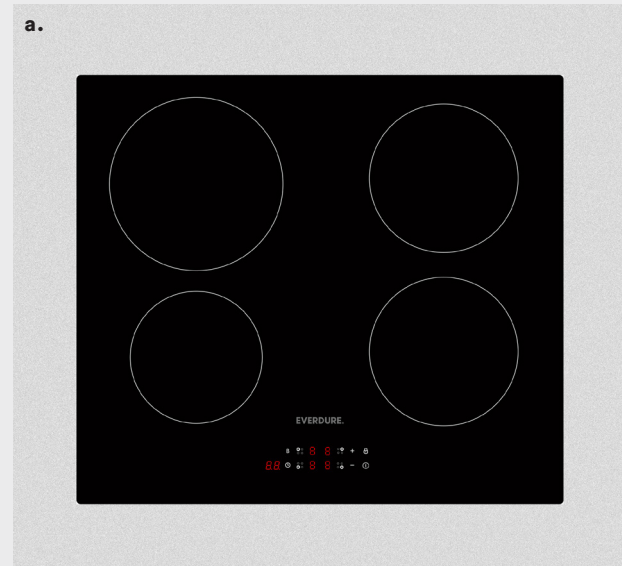

This touch timer timer enables you to set the oven to cook for a certain period of time. It also lets you delay the start of the cooking period. Once the end of the cooking time is reached, the oven will turn off and an alert will sound to notify you.

Accessories:

1 x Chrome wire shelf, 1 x Baking tray

Large viewing window into the oven

OBES6970 OVEN SPECIFICATIONS

Gross Capacity	80L
Timer	Digital Timer
Control	Knob Control
Door	Triple-glazed, pure black glass
Cooling fan	Yes
Thermostat	50-250°C
Light	1*25W G9 lamp
Voltage/frequency	220-240V/50HZ
Power cord	Without power cord - must be hard wired
Functions	9: Lamp only, Defrost, Conventional Bake, Fan Assist, Upper Element, Grill, Grill with Fan, Fan Forced, Fan Forced with bottom element
Accessories	1 Baking tray, 1 oven rack, 1 set side racks
Product Dimensions	595W*575D*595H
Gross weight/Net weight	33KG/ 30KG
Cut out Dimensions	See image b.

EVERDURE.

OECI69TP

CBIE640T Cooktop Specifications

60cm Induction cooktop

CBIE640T COOKTOP FEATURES

60cm Black Glass

The frameless black glass makes for a contemporary design that will suit any kitchen decor.

Easy Touch control

All the control you require at the touch of a finger on the front centre control panel.

4 zones

2 large zones and 2 x Medium zones enable different sized pots to be used at the same time.