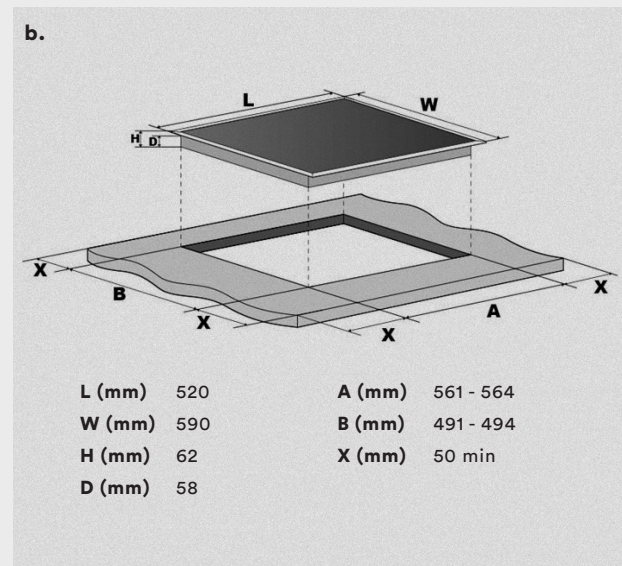

EVERDURE.

OECI69TP

CBIE640T Cooktop Specifications

60cm Induction cooktop

CBIE640T COOKTOP FEATURES

60cm Black Glass

The frameless black glass makes for a contemporary design that will suit any kitchen decor.

Easy Touch control

All the control you require at the touch of a finger on the front centre control panel.

4 zones

2 large zones and 2 x Medium zones enable different sized pots to be used at the same time.

Residual Heat Indicator

When the glass plate is hot, the residual heat warning light will come on

Auto safety switch off - over temperature protection

This cooktop is equipped with a temperature sensor which can detect when the cooktop is at excessive heat. If this happens, the sensor will automatically switch off the relevant cooking zone.

Timers

This cooktop is equipped with a timer that can switch off a cooking zone after the set amount of time has elapsed.

Child lock

The controls can be locked to protect accidental use and to protect children.

Installation

When installing an induction cooktop, ensure that you have the adequate clearance in the cabinetry as stipulated in the installation guide.

CBIE640T COOKTOP SPECIFICATIONS

Finish	Black Glass
Control	Touch Control
Power Output	
Front Left	Max 1300W / 1500W (Boost)
Rear Left	Max 2300W / 2600W (Boost)
Front Right	Max 1800W / 2000W (Boost)
Rear Right	Max 1800W / 2000W (Boost)
Power requirements	15A, 220-240V/50HZ
Product Dimensions	590W*520D*62H
Gross weight/Net weight	12.2KG/ 10.7KG
Cut out Dimensions	See image b.
Warranty	3 Year Domestic Warranty Not for Commercial use