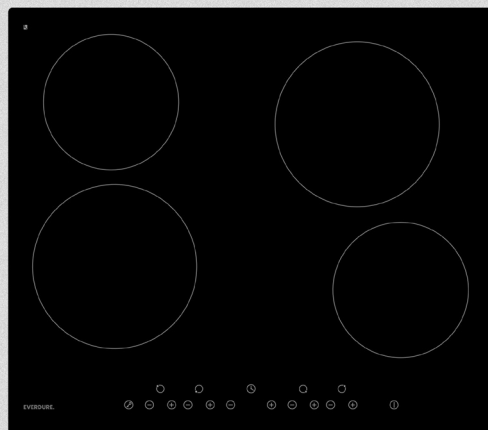

EVERDURE.

OECC69TP

CBEE640T Cooktop Specifications

60cm Ceramic cooktop

a.