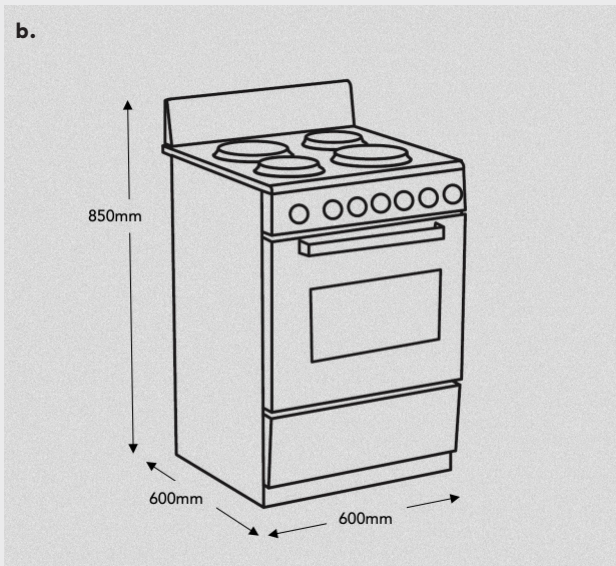

EVERDURE.

EFE69W

9 function 60cm freestanding cooker
4 zone electric hotplate cooktop

FEATURES

60cm, 65 Litre Oven Cavity

At 65 litres, this large capacity oven will handle all types of meals.

White finish

Classically finished in white to suit any kitchen.

Gross Capacity	65L
Timer	120 mins Mechanical Timer
Control	Knob Control
Door	Triple-glazed, pure black glass
Total Power	8000W
Thermostat	50-250°C
Light	1*25W halogen light
Voltage/frequency	220-240V/50HZ
Power connection	Without plug - HARDWIRED ONLY
Functions	9: Defrost, Bottom Element, Conventional Bake, Fan Assist, Grill, Double Grill, Double Grill with Fan, Fan Forced, Light.
Cooktop	4 Electric hotplates: Left Front 1000W Left Rear 1500W Right Front 1500W Right Rear 1000W
Accessories	1 enamel baking tray, 1 oven shelf
Product Dimensions	600W*600D*850H
Gross weight/Net weight	43KG/ 40KG