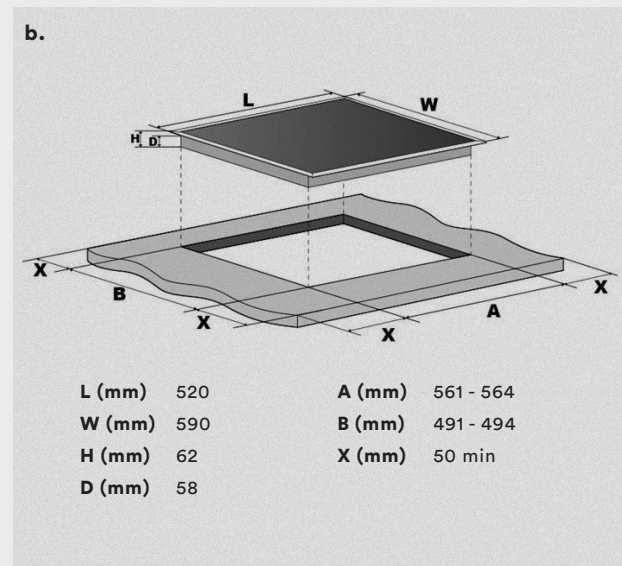

EVERDURE.

CBIE640T

60cm Induction Cooktop

Frameless design

FEATURES

60cm Black Glass

The frameless black glass makes for a contemporary design that will suit any kitchen decor.

Easy Touch control

All the control you require at the touch of a finger on the front centre control panel.

4 zones

2 large zones and 2 x Medium zones enable different sized pots to be used at the same time.

Residual Heat Indicator