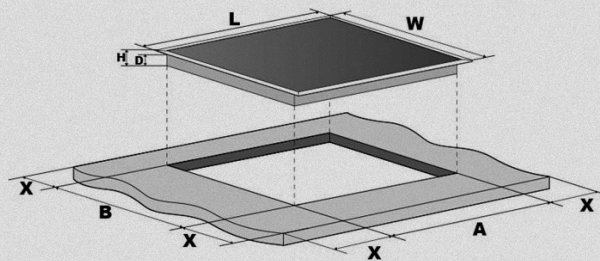

EVERDURE.

CBGS640X

60cm 4 Burner Gas Cooktop

Stainless Steel

a.

b.

L (mm)	510	A (mm)	558
W (mm)	600	B (mm)	473
H (mm)	110		
D (mm)	45		

FEATURES