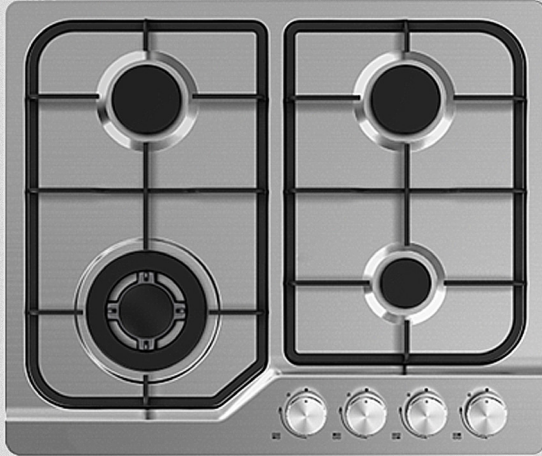

EVERDURE.

CBGS640X

60cm 4 Burner Gas Cooktop

Stainless Steel

a.

b.

L (mm)	510	A (mm)	558
W (mm)	600	B (mm)	473
H (mm)	110		
D (mm)	45		

FEATURES

4 burners including triple-ring wok burner

With 2 semi-rapid burners, an auxiliary burner and a powerful triple ring wok burner, this cooktop will handle all types of cooking requirements.

Stainless steel finish

The contemporary stainless steel finish will match any kitchen style.

Cast Iron pan supports including wok trivet

To cater for heavy duty pots and pans, the cast iron supports will be able to hold the heaviest load. An additional trivet to hold a wok is included in the box.

If the flame is blown out for any reason, the gas will shut off automatically to ensure gas does not keep flowing into the kitchen.

Electronic Ignition

To ignite the burners, simply twist the knob until the audible click