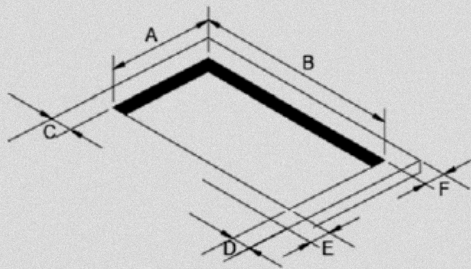

EVERDURE.

CBGS320X

30cm 2 Burner Gas Cooktop

Stainless Steel

a.

b.

A (mm)	268 - 272	E (mm)	50 min
B (mm)	500 - 504	F (mm)	50 min
C (mm)	50 min		
D (mm)	50 min		

FEATURES

SPECIFICATIONS

Finish	Stainless Steel
Control	Knob Control - Front position
Ignition	Electronic
Voltage/frequency	220-240V/50-60HZ
Power cord	With plug
Burner Ratings (ULPG)	
Rapid	10.8MJ/hr
Auxiliary	4.3MJ/hr
Burner diameters (for pots)	
Rapid	200-240mm
Auxiliary	120-160mm
Product Dimensions	300W*520D*90H
Gross weight/Net weight	10.5KG/ 9.0KG
Cut out Dimensions	See image b.
Warranty	3 Year Domestic Warranty Not for commercial use