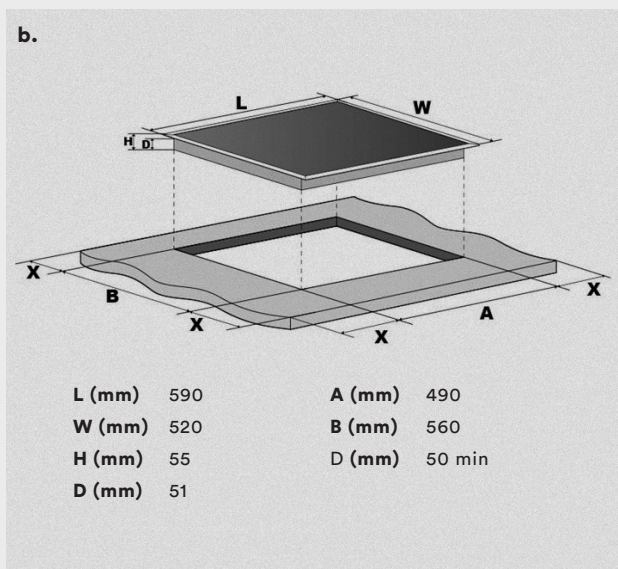

EVERDURE.

CBEE653

60cm Ceramic Glass Cooktop

Frameless design

FEATURES

60cm Black Glass

The frameless black glass makes for a contemporary design that will suit any kitchen decor.

Easy Touch control

All the control you require at the touch of a finger on the front centre control panel.

4 zones

2 large 1800W zones and 2 x Medium 1200W zones enable different sized pots to be used at the same time.

Residual Heat Indicator

When the glass plate is hot, the residual heat warning light will come on

SPECIFICATIONS

Finish Black Glass

Control Touch Control

Power Output

Front Left Max 1800W

Rear Left Max 1200W

Front Right Max 1200W

Rear Right Max 1800W

Power requirements 26A, 220-240V/50HZ

Product Dimensions 590W*520D*55H 12.2KG/

Gross weight/Net weight 10.7KG

Cut out Dimensions See image b.

Warranty 3 Year Domestic Warranty
Not for Commercial use