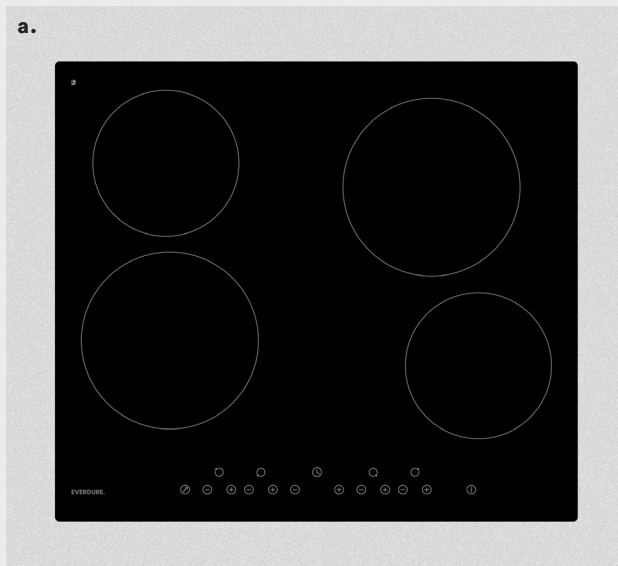

EVERDURE.

CBEE653

60cm Ceramic Glass Cooktop

Frameless design

FEATURES

60cm Black Glass

The frameless black glass makes for a contemporary design that will suit any kitchen decor.

Easy Touch control

All the control you require at the touch of a finger on the front centre control panel.

4 zones

2 large 1800W zones and 2 x Medium 1200W zones enable different sized pots to be used at the same time.

Residual Heat Indicator

When the glass plate is hot, the residual heat warning light will come on

SPECIFICATIONS

Finish Black Glass

Control Touch Control

Power Output

Front Left Max 1800W

Rear Left Max 1200W

Front Right Max 1200W