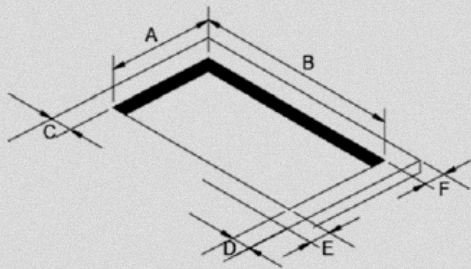

EVERDURE.

CBEE320T

30cm Ceramic Glass Cooktop

Frameless design

a.

b.

A (mm)	268 - 272	E (mm)	50 min
B (mm)	500 - 504	F (mm)	50 min
C (mm)	50 min		
D (mm)	50 min		

FEATURES

2 zones

1 large 1800W zone and 1 x Medium 1200W zones enable different sized pots to be used at the same time.

Residual Heat Indicator

When the glass plate is hot, the residual heat warning light will come on

SPECIFICATIONS

Finish	Black Glass
Control	Touch Control
Power Output	
Front	Max 1200W
Rear	Max 1800W
Power requirements	15A, 220-240V/50HZ
Product Dimensions	288W*520D*55H
Gross weight/Net weight	12.2KG/ 10.7KG
Cut out Dimensions	See image b.
Warranty	3 Year Domestic Warranty Not for Commercial use