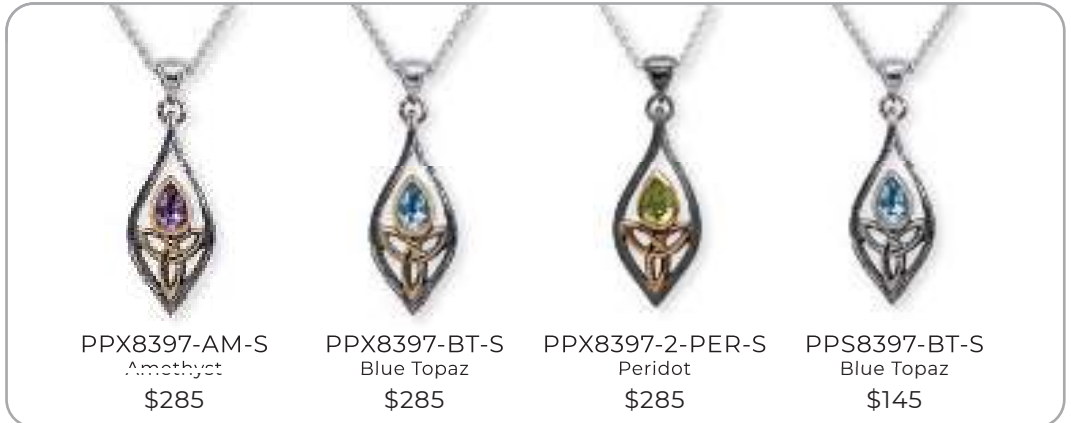

PPX8397-AM-S
Amethyst
$285

PPX8397-BT-S
Blue Topaz
$285

PPX8397-2-PER-S
Peridot
$285

PPS8397-BT-S
Blue Topaz
$145