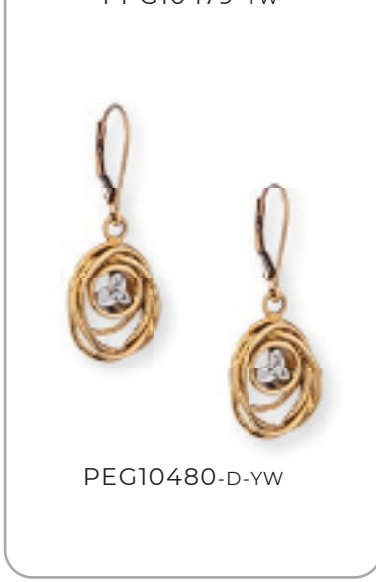

PEG10480-D-YW