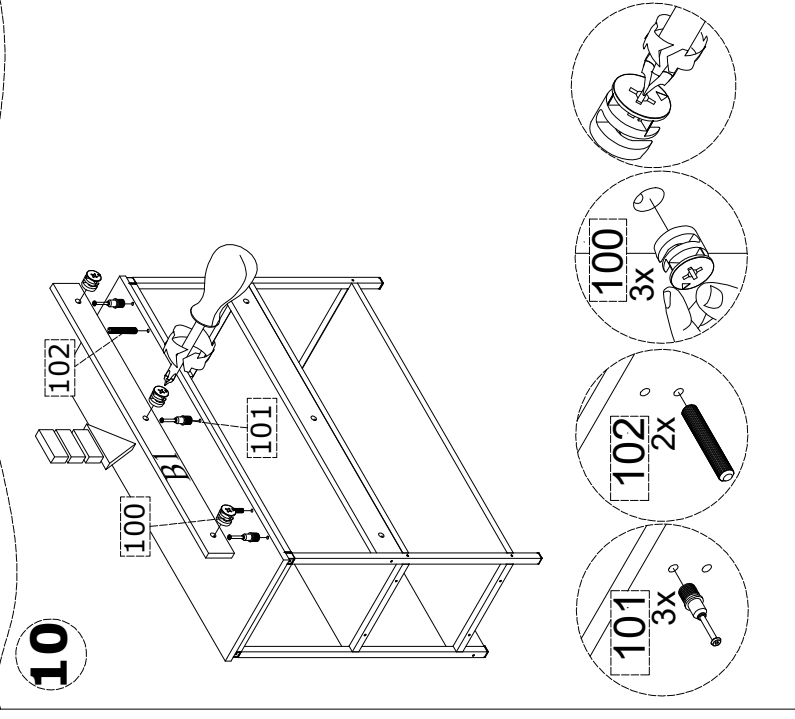

KITCHEN STAND INSTRUCTION MANUAL

- PKG1
- A**
 - A1 2X
 - A2 1X
 - A3 1X
 - A4 1X
 - MP106 2X
 - MP105 2X
 - P106 2X
 - P123 4X
 - P124 2X
 - P125 4X

ACCESSORY NO:100
MINIFIX BODY

15 PCS

ACCESSORY NO:101
MINIFIX SPINDLE

15 PCS

ACCESSORY NO:102
Ø8 x 29 PLASTIC DOWEL

10 PCS

ACCESSORY NO:112
TAP

10 PCS

ACCESSORY NO:V111
CHIPBOARD SCREW 4x35 MM

12 PCS

ACCESSORY NO:V110
CHIPBOARD SCREW 3,5x50 MM

26 PCS

ACCESSORY NO:V112
CHIPBOARD SCREW 5x50 MM

24 PCS

ACCESSORY NO: 140
20x20 PROFIL PLUG

04 PCS