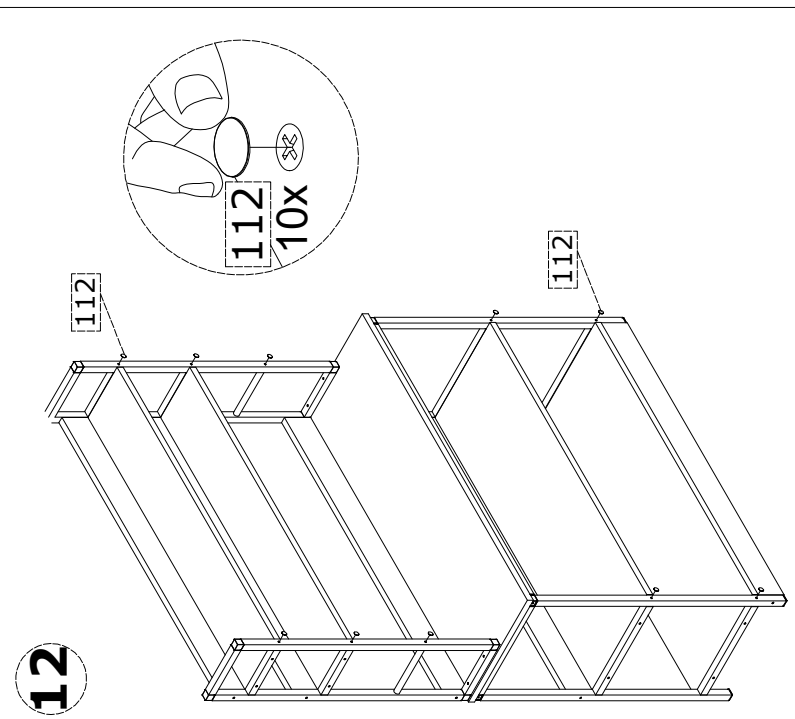

KITCHEN STAND INSTRUCTION MANUAL

- PKG1
- A**
 - A1 2X
 - A2 1X
 - A3 1X
 - A4 1X
 - MP106 2X
 - MP105 2X
 - P106 2X
 - P123 4X
 - P124 2X
 - P125 4X

ACCESSORY NO:100
MINIFIX BODY

15 PCS

ACCESSORY NO:101
MINIFIX SPINDLE

15 PCS

ACCESSORY NO:102
Ø8 x 29 PLASTIC DOWEL

10 PCS

ACCESSORY NO:112
TAP

10 PCS

ACCESSORY NO:V111
CHIPBOARD SCREW 4x35 MM

12 PCS

ACCESSORY NO:V110
CHIPBOARD SCREW 3,5x50 MM