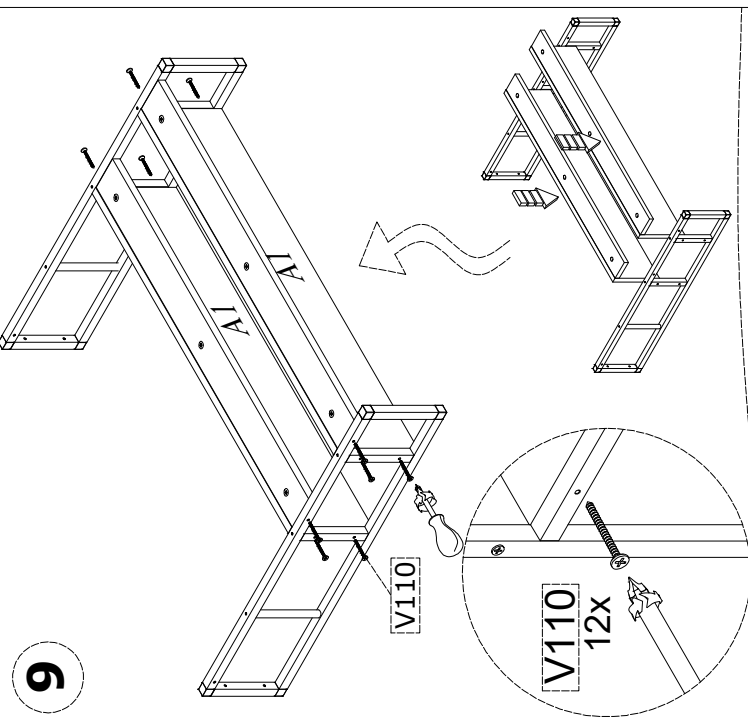

KITCHEN STAND INSTRUCTION MANUAL

- PKG1
- A**
 - A1 2X
 - A2 1X
 - A3 1X
 - A4 1X
 - MP106 2X
 - MP105 2X
 - P106 2X
 - P123 4X
 - P124 2X
 - P125 4X

ACCESSORY NO:100
MINIFIX BODY

15 PCS

ACCESSORY NO:101
MINIFIX SPINDLE

15 PCS

ACCESSORY NO:102
Ø8 x 29 PLASTIC DOWEL

10 PCS

ACCESSORY NO:112
TAP

10 PCS

ACCESSORY NO:V111
CHIPBOARD SCREW 4x35 MM

12 PCS

ACCESSORY NO:V110
CHIPBOARD SCREW 3,5x50 MM