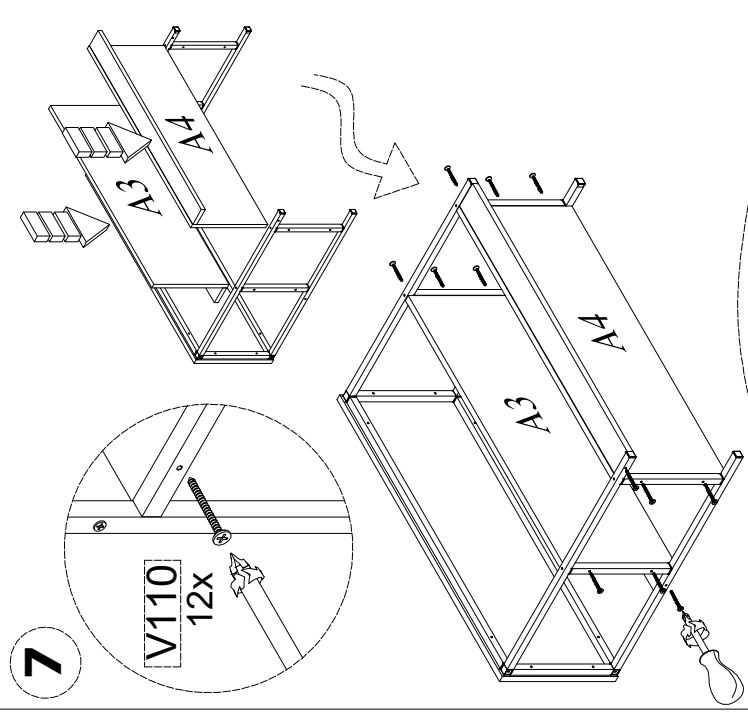

KITCHEN STAND INSTRUCTION MANUAL

- PKG1
- A**
 - A1 2X
 - A2 1X
 - A3 1X
 - A4 1X
 - MP106 2X
 - MP105 2X
 - P106 2X
 - P123 4X
 - P124 2X
 - P125 4X

ACCESSORY NO:100
MINIFIX BODY

15 PCS

ACCESSORY NO:101
MINIFIX SPINDLE

15 PCS

ACCESSORY NO:102
Ø8 x 29 PLASTIC DOWEL

10 PCS

ACCESSORY NO:112
TAP

10 PCS

ACCESSORY NO:V111
CHIPBOARD SCREW 4x35 MM

12 PCS

ACCESSORY NO:V110
CHIPBOARD SCREW 3,5x50 MM

26 PCS

ACCESSORY NO:V112
CHIPBOARD SCREW 5x50 MM

24 PCS

ACCESSORY NO: 140
20x20 PROFIL PLUG

04 PCS