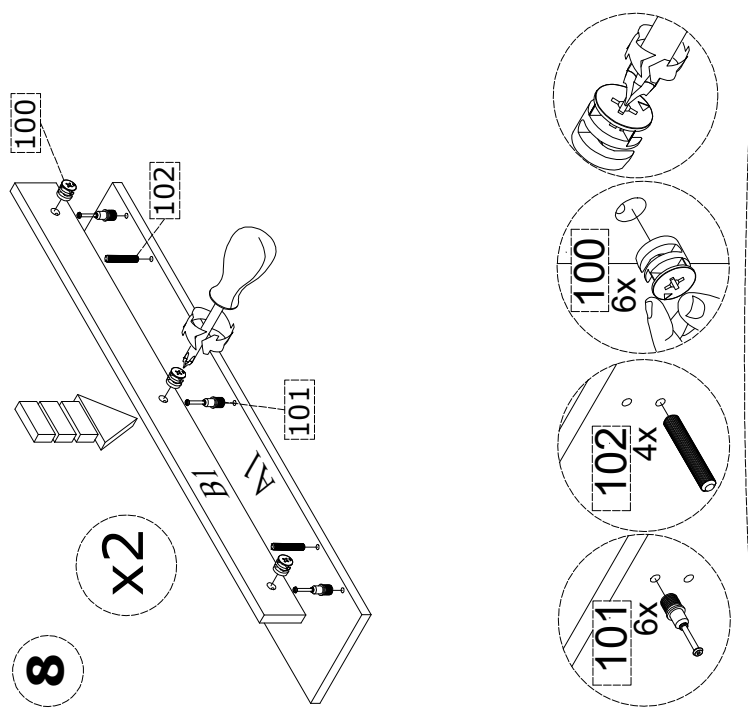

KITCHEN STAND INSTRUCTION MANUAL

- PKG1
- A**
 - A1 2X
 - A2 1X
 - A3 1X
 - A4 1X
 - MP106 2X
 - MP105 2X
 - P106 2X
 - P123 4X
 - P124 2X
 - P125 4X

ACCESSORY NO:100
MINIFIX BODY

15 PCS

ACCESSORY NO:101
MINIFIX SPINDLE

15 PCS

ACCESSORY NO:102
Ø8 x 29 PLASTIC DOWEL

10 PCS

ACCESSORY NO:112
TAP

10 PCS

ACCESSORY NO:V111
CHIPBOARD SCREW 4x35 MM

12 PCS

ACCESSORY NO:V110
CHIPBOARD SCREW 3,5x50 MM

26 PCS

ACCESSORY NO:V112
CHIPBOARD SCREW 5x50 MM

24 PCS

ACCESSORY NO: 140
20x20 PROFIL PLUG

04 PCS