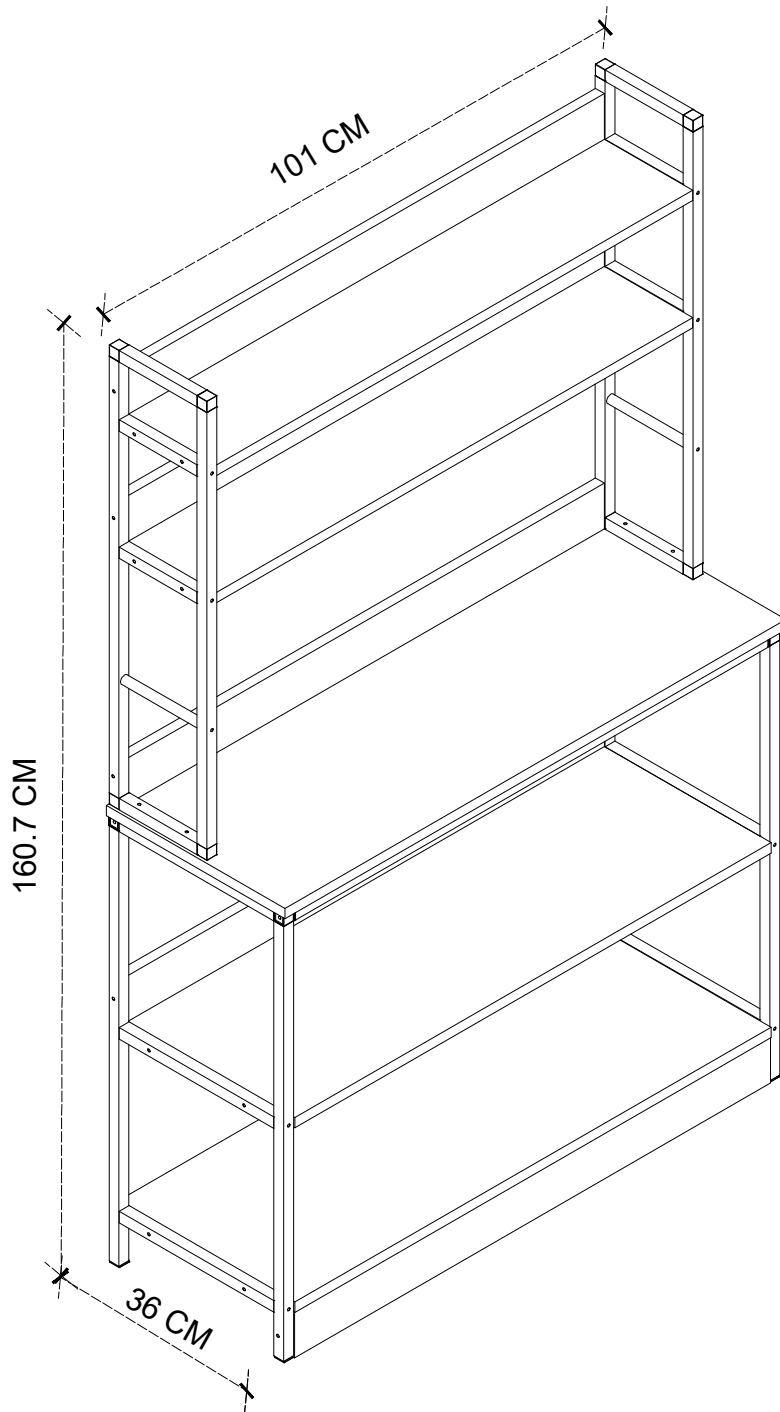

KITCHEN STAND INSTRUCTION MANUAL

- PKG1
- A**
 - A1 2X
 - A2 1X
 - A3 1X
 - A4 1X
 - MP106 2X
 - MP105 2X
 - P106 2X
 - P123 4X
 - P124 2X
 - P125 4X

ACCESSORY NO:100
MINIFIX BODY

15 PCS

ACCESSORY NO:101
MINIFIX SPINDLE

15 PCS

ACCESSORY NO:102
Ø8 x 29 PLASTIC DOWEL

10 PCS

ACCESSORY NO:112
TAP

10 PCS

ACCESSORY NO:V111
CHIPBOARD SCREW 4x35 MM

12 PCS

ACCESSORY NO:V110
CHIPBOARD SCREW 3,5x50 MM