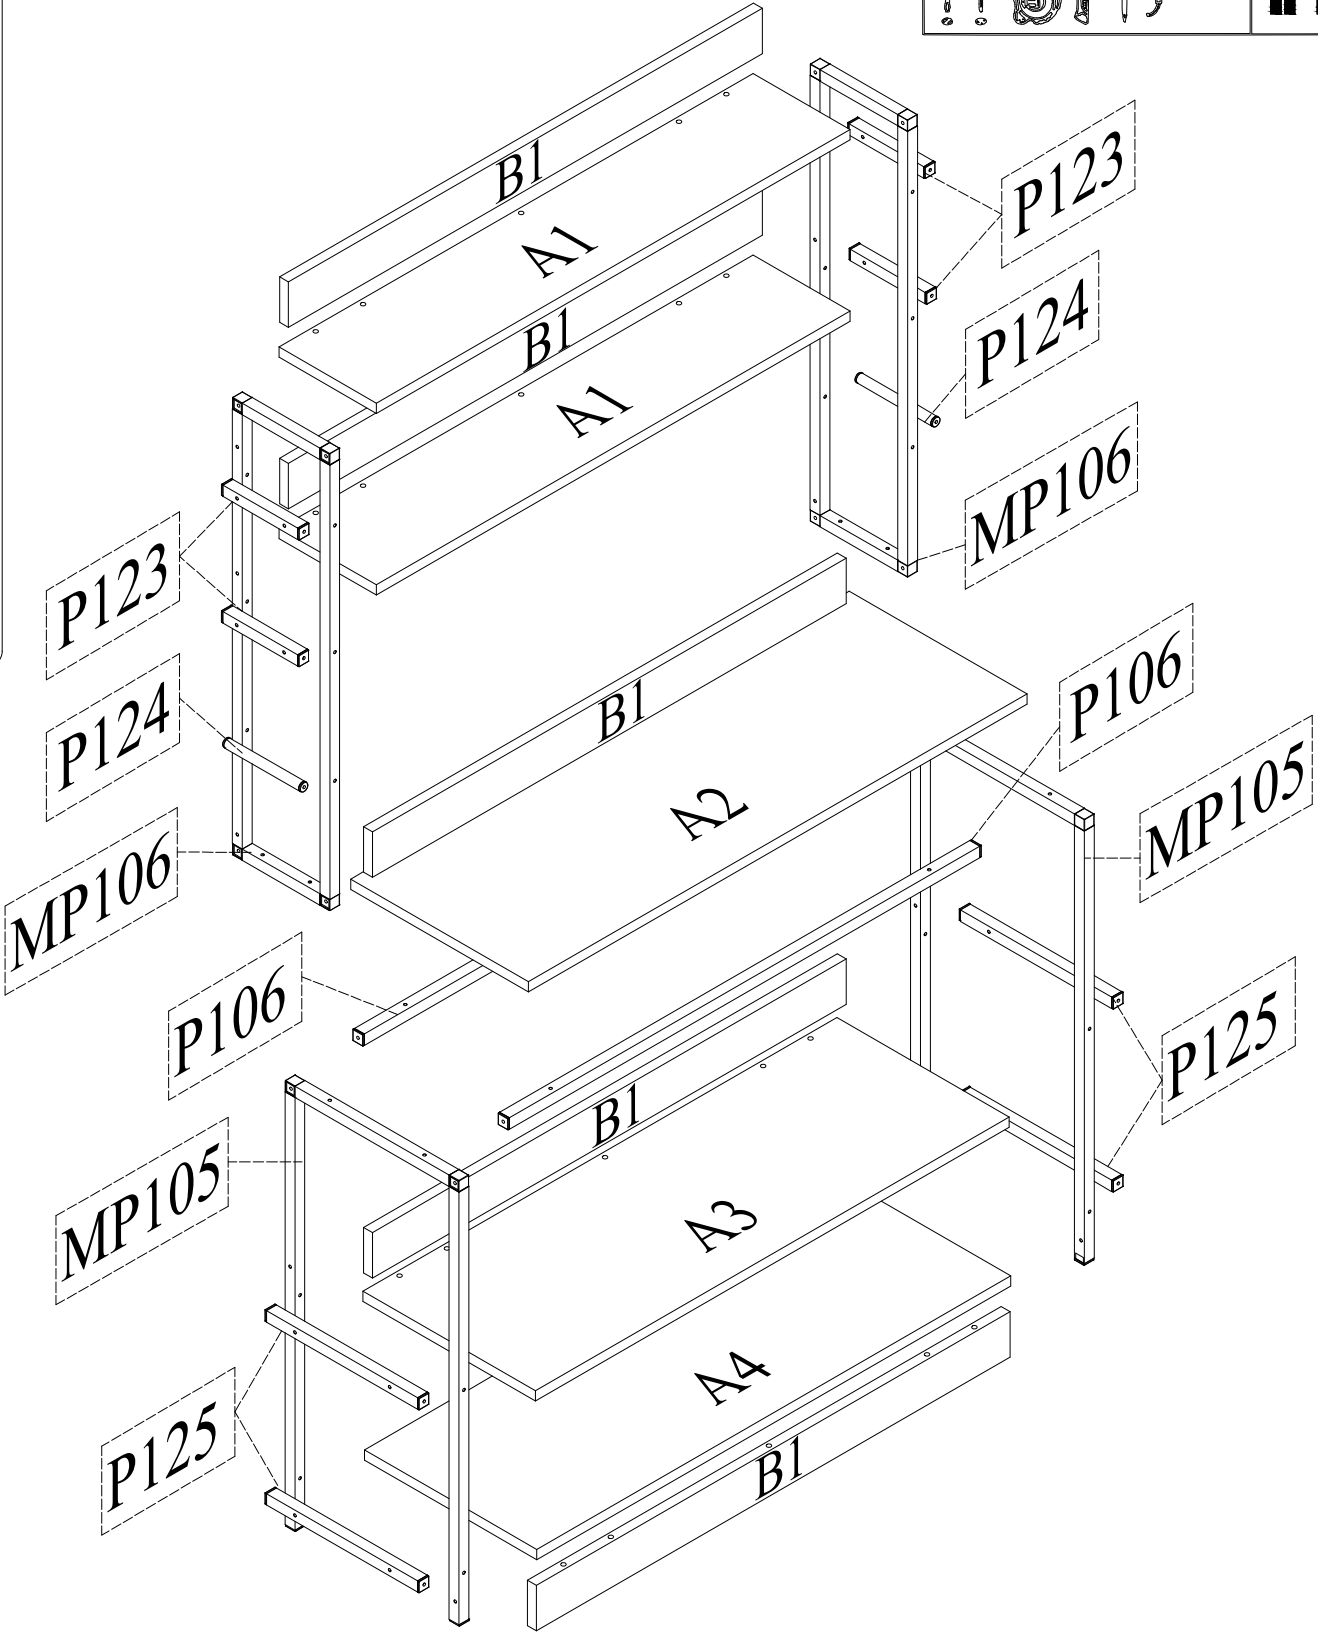

KITCHEN STAND INSTRUCTION MANUAL

- PKG1
- A**
 - A1 2X
 - A2 1X
 - A3 1X
 - A4 1X
 - MP106 2X
 - MP105 2X
 - P106 2X
 - P123 4X
 - P124 2X
 - P125 4X

ACCESSORY NO:100
MINIFIX BODY

15 PCS

ACCESSORY NO:101
MINIFIX SPINDLE

15 PCS

ACCESSORY NO:102
Ø8 x 29 PLASTIC DOWEL

10 PCS

ACCESSORY NO:112
TAP

10 PCS

ACCESSORY NO:V111
CHIPBOARD SCREW 4x35 MM

12 PCS

ACCESSORY NO:V110
CHIPBOARD SCREW 3,5x50 MM

26 PCS

ACCESSORY NO:V112
CHIPBOARD SCREW 5x50 MM

24 PCS

ACCESSORY NO: 140
20x20 PROFIL PLUG

04 PCS