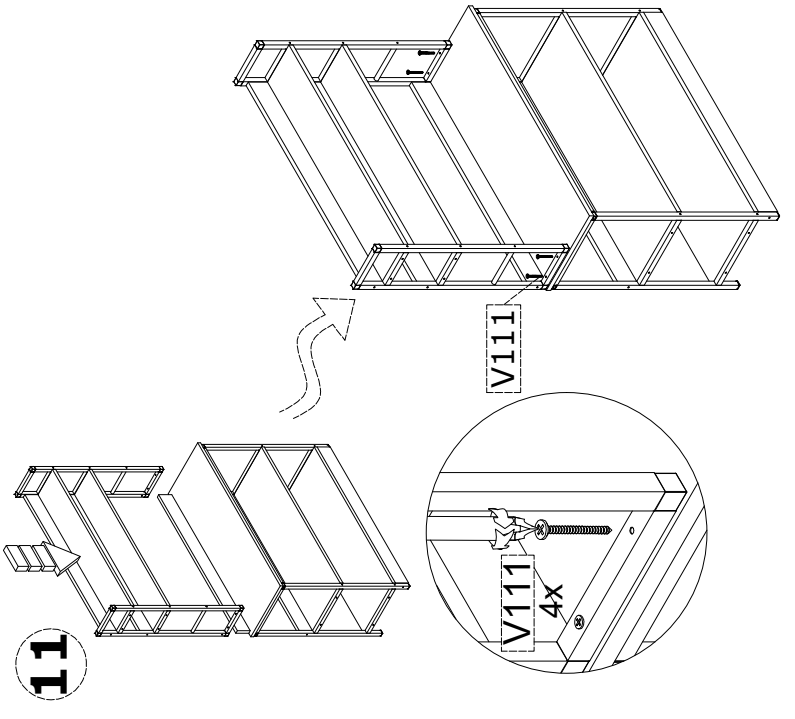

KITCHEN STAND INSTRUCTION MANUAL

- PKG1
- A**
 - A1 2X
 - A2 1X
 - A3 1X
 - A4 1X
 - MP106 2X
 - MP105 2X
 - P106 2X
 - P123 4X
 - P124 2X
 - P125 4X

ACCESSORY NO:100
MINIFIX BODY

15 PCS

ACCESSORY NO:101
MINIFIX SPINDLE

15 PCS

ACCESSORY NO:102
Ø8 x 29 PLASTIC DOWEL

10 PCS

ACCESSORY NO:112
TAP

10 PCS

ACCESSORY NO:V111
CHIPBOARD SCREW 4x35 MM

12 PCS

ACCESSORY NO:V110
CHIPBOARD SCREW 3,5x50 MM

26 PCS

ACCESSORY NO:V112
CHIPBOARD SCREW 5x50 MM

24 PCS

ACCESSORY NO: 140
20x20 PROFIL PLUG

04 PCS