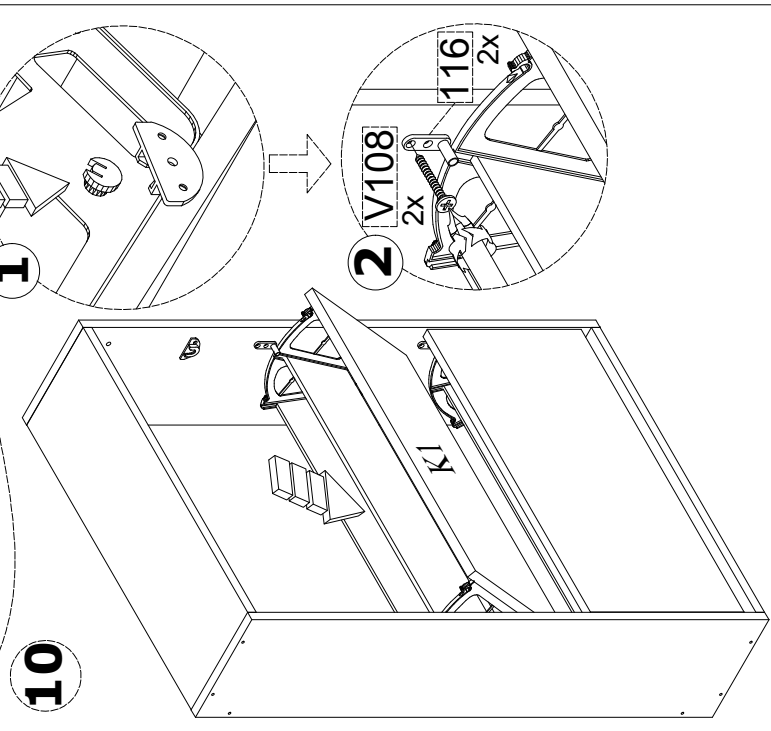

# DECORATIVE SHOERACK INSTRUCTION MANUAL

1

2

4

5

6

3

PKG1  
K1  
3X  
J1  
6X

PKG2  
A  
S1  
1X  
S3  
1X  
A1  
2X  
B1  
2X  
J2  
3X

ACCESSORY NO: 102	ACCESSORY NO: V110	ACCESSORY NO: V108	ACCESSORY NO: 112	ACCESSORY NO: 113	ACCESSORY NO: 114	ACCESSORY NO: 115	ACCESSORY NO: 116
Ø8 x 34 PLASTIC DOWEL	3,5x50 CHIPBOARD SCREW	4x18 CHIPBOARD SCREW	SCREW TAP	BIG MECHANISM RIGHT	BIG MECHANISM LEFT	MECHANISM PART	DOOR LOCK PIN
							
16 PCS	12 PCS	36 PCS	12 PCS	03 PCS	03 PCS	06 PCS	06 PCS