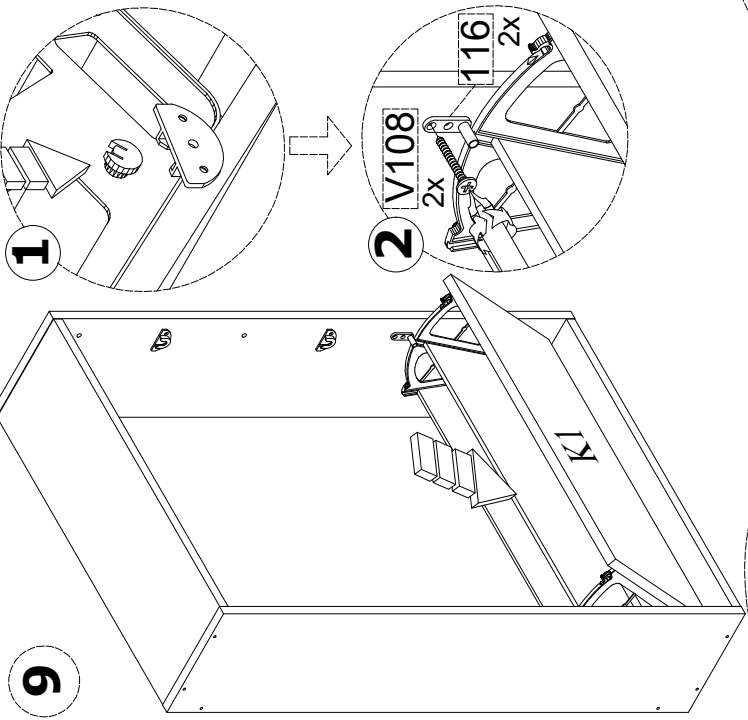

# DECORATIVE SHOERACK INSTRUCTION MANUAL

1

2

4

5

6

3

PKG1  
K1  
3X  
J1  
6X

PKG2  
A  
S1  
1X  
S3  
1X  
A1  
2X  
B1  
2X  
J2  
3X

ACCESSORY NO: 102	ACCESSORY NO: V110	ACCESSORY NO: V108	ACCESSORY NO: 112	ACCESSORY NO: 113	ACCESSORY NO: 114	ACCESSORY NO: 115	ACCESSORY NO: 116
Ø8 x 34 PLASTIC DOWEL	3,5x50 CHIPBOARD SCREW	4x18 CHIPBOARD SCREW	SCREW TAP	BIG MECHANISM RIGHT	BIG MECHANISM LEFT	MECHANISM PART	DOOR LOCK PIN
							
16 PCS	12 PCS	36 PCS	12 PCS	03 PCS	03 PCS	06 PCS	06 PCS