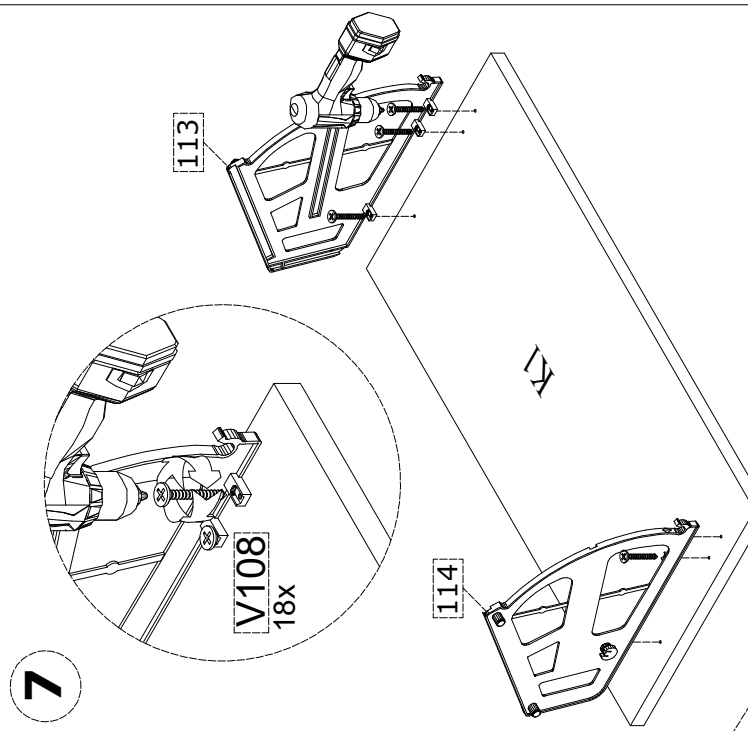

# DECORATIVE SHOERACK INSTRUCTION MANUAL

1

2

4

5

6

3

PKG1  
K1  
3X  
J1  
6X

PKG2  
A  
S1  
1X  
S3  
1X  
A1  
2X  
B1  
2X  
J2  
3X

ACCESSORY NO: 102	ACCESSORY NO: V110	ACCESSORY NO: V108	ACCESSORY NO: 112	ACCESSORY NO: 113	ACCESSORY NO: 114	ACCESSORY NO: 115	ACCESSORY NO: 116
Ø8 x 34 PLASTIC DOWEL	3,5x50 CHIPBOARD SCREW	4x18 CHIPBOARD SCREW	SCREW TAP	BIG MECHANISM RIGHT	BIG MECHANISM LEFT	MECHANISM PART	DOOR LOCK PIN
							
16 PCS	12 PCS	36 PCS	12 PCS	03 PCS	03 PCS	06 PCS	06 PCS