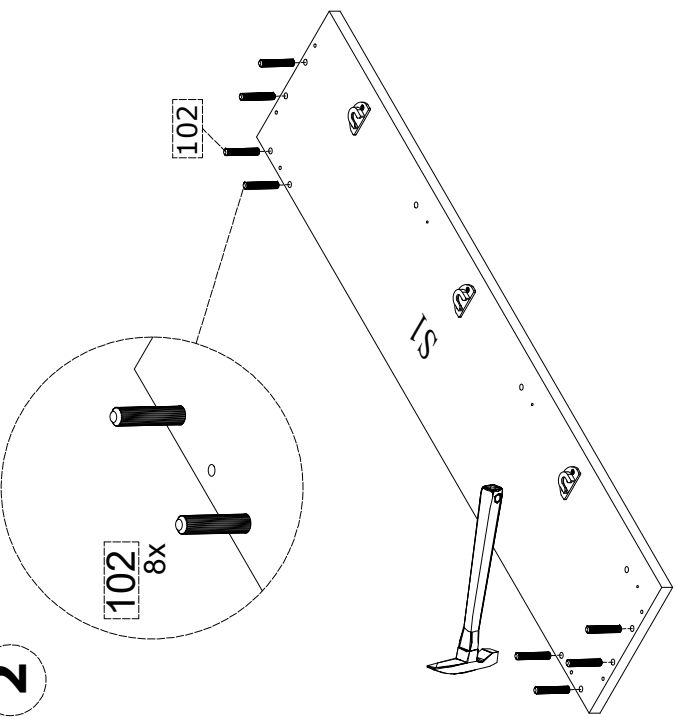

# DECORATIVE SHOERACK INSTRUCTION MANUAL

1

2

4

5

6

3

PKG1  
K1  
3X  
J1  
6X

PKG2  
A  
S1  
1X  
S3  
1X  
A1  
2X  
B1  
2X  
J2  
3X

ACCESSORY NO: 102	ACCESSORY NO: V110	ACCESSORY NO: V108	ACCESSORY NO: 112	ACCESSORY NO: 113	ACCESSORY NO: 114	ACCESSORY NO: 115	ACCESSORY NO: 116
Ø8 x 34 PLASTIC DOWEL	3,5x50 CHIPBOARD SCREW	4x18 CHIPBOARD SCREW	SCREW TAP	BIG MECHANISM RIGHT	BIG MECHANISM LEFT	MECHANISM PART	DOOR LOCK PIN
							
16 PCS	12 PCS	36 PCS	12 PCS	03 PCS	03 PCS	06 PCS	06 PCS