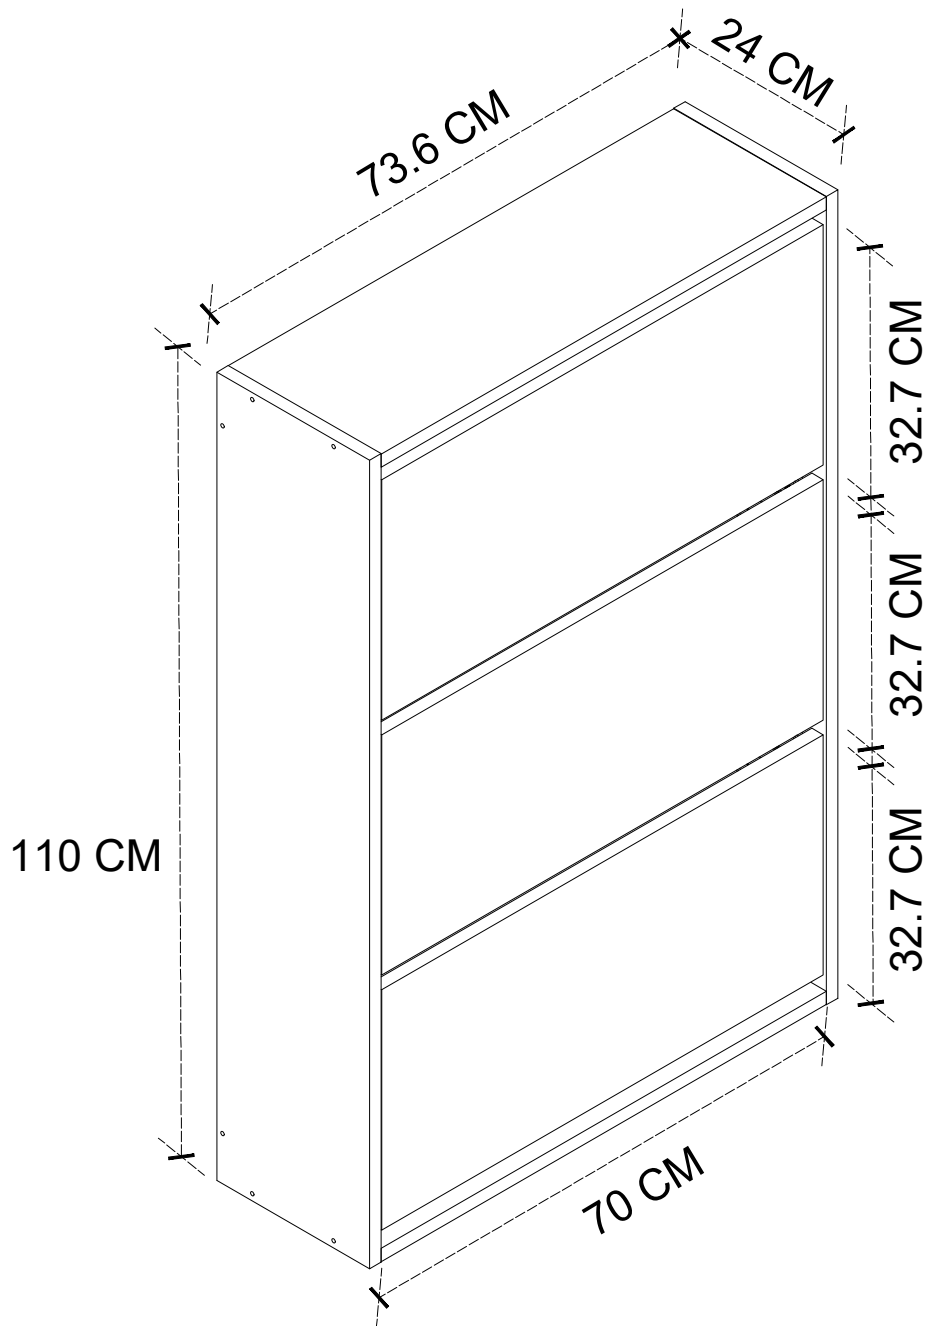

# DECORATIVE SHOERACK INSTRUCTION MANUAL

1

2

4

5

6

3

PKG1  
K1  
3X  
J1  
6X

PKG2  
A  
S1  
1X  
S3  
1X  
A1  
2X  
B1  
2X  
J2  
3X

ACCESSORY NO: 102	ACCESSORY NO: V110	ACCESSORY NO: V108	ACCESSORY NO: 112	ACCESSORY NO: 113	ACCESSORY NO: 114	ACCESSORY NO: 115	ACCESSORY NO: 116
Ø8 x 34 PLASTIC DOWEL	3,5x50 CHIPBOARD SCREW	4x18 CHIPBOARD SCREW	SCREW TAP	BIG MECHANISM RIGHT	BIG MECHANISM LEFT	MECHANISM PART	DOOR LOCK PIN
							
16 PCS	12 PCS	36 PCS	12 PCS	03 PCS	03 PCS	06 PCS	06 PCS