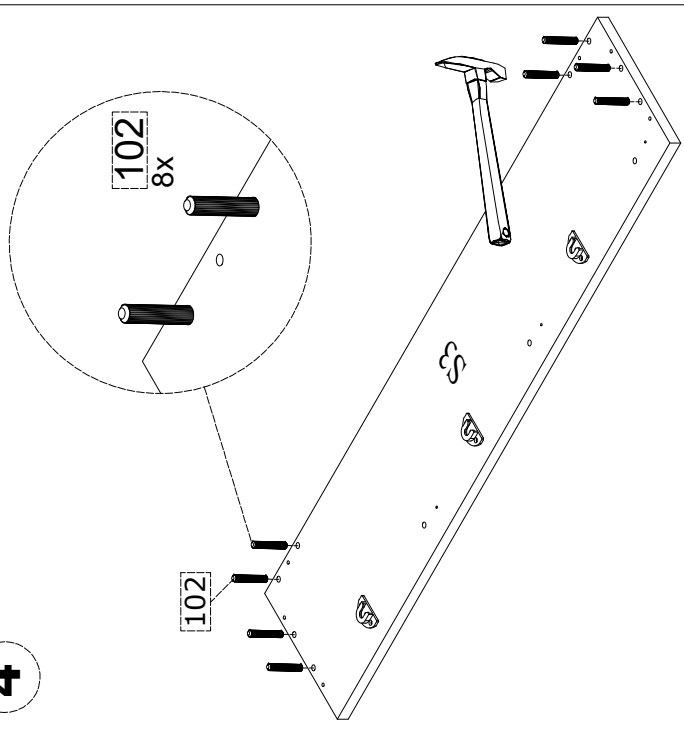

# DECORATIVE SHOERACK INSTRUCTION MANUAL

1

2

4

5

6

3

PKG1  
K1  
3X  
J1  
6X

PKG2  
A  
S1  
1X  
S3  
1X  
A1  
2X  
B1  
2X  
J2  
3X

ACCESSORY NO: 102	ACCESSORY NO: V110	ACCESSORY NO: V108	ACCESSORY NO: 112	ACCESSORY NO: 113	ACCESSORY NO: 114	ACCESSORY NO: 115	ACCESSORY NO: 116
Ø8 x 34 PLASTIC DOWEL	3,5x50 CHIPBOARD SCREW	4x18 CHIPBOARD SCREW	SCREW TAP	BIG MECHANISM RIGHT	BIG MECHANISM LEFT	MECHANISM PART	DOOR LOCK PIN
							
16 PCS	12 PCS	36 PCS	12 PCS	03 PCS	03 PCS	06 PCS	06 PCS