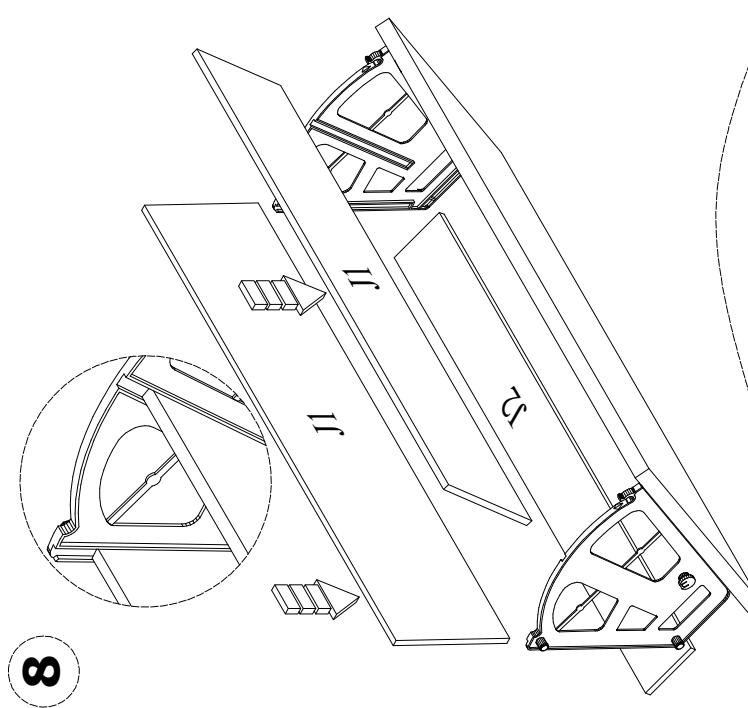

# DECORATIVE SHOERACK INSTRUCTION MANUAL

1

2

4

5

6

3

PKG1  
K1  
3X  
J1  
6X

PKG2  
A  
S1  
1X  
S3  
1X  
A1  
2X  
B1  
2X  
J2  
3X

ACCESSORY NO: 102	ACCESSORY NO: V110	ACCESSORY NO: V108	ACCESSORY NO: 112	ACCESSORY NO: 113	ACCESSORY NO: 114	ACCESSORY NO: 115	ACCESSORY NO: 116
Ø8 x 34 PLASTIC DOWEL	3,5x50 CHIPBOARD SCREW	4x18 CHIPBOARD SCREW	SCREW TAP	BIG MECHANISM RIGHT	BIG MECHANISM LEFT	MECHANISM PART	DOOR LOCK PIN
							
16 PCS	12 PCS	36 PCS	12 PCS	03 PCS	03 PCS	06 PCS	06 PCS