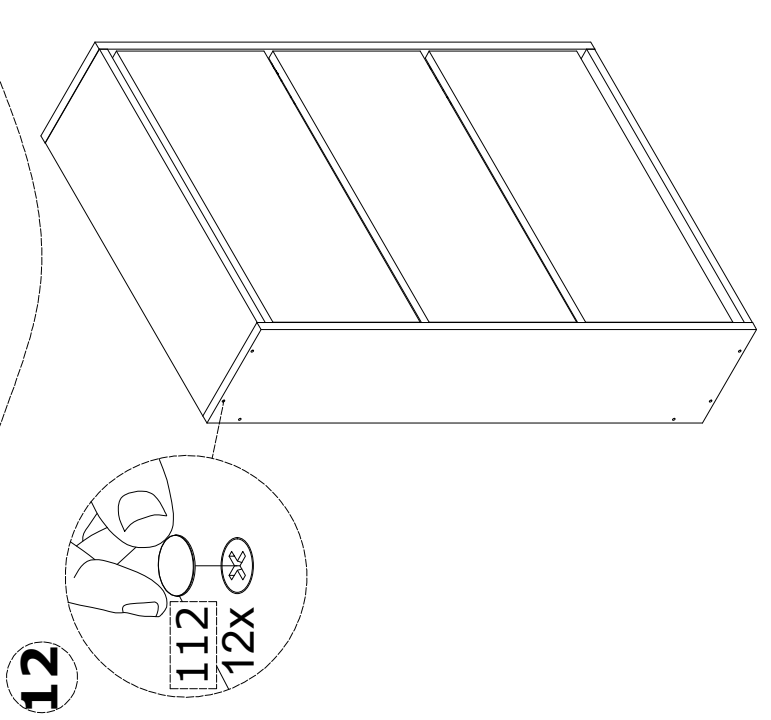

# DECORATIVE SHOERACK INSTRUCTION MANUAL

1

2

4

5

6

3

PKG1  
K1  
3X  
J1  
6X

PKG2  
A  
S1  
1X  
S3  
1X  
A1  
2X  
B1  
2X  
J2  
3X

ACCESSORY NO: 102	ACCESSORY NO: V110	ACCESSORY NO: V108	ACCESSORY NO: 112	ACCESSORY NO: 113	ACCESSORY NO: 114	ACCESSORY NO: 115	ACCESSORY NO: 116
Ø8 x 34 PLASTIC DOWEL	3,5x50 CHIPBOARD SCREW	4x18 CHIPBOARD SCREW	SCREW TAP	BIG MECHANISM RIGHT	BIG MECHANISM LEFT	MECHANISM PART	DOOR LOCK PIN
							
16 PCS	12 PCS	36 PCS	12 PCS	03 PCS	03 PCS	06 PCS	06 PCS