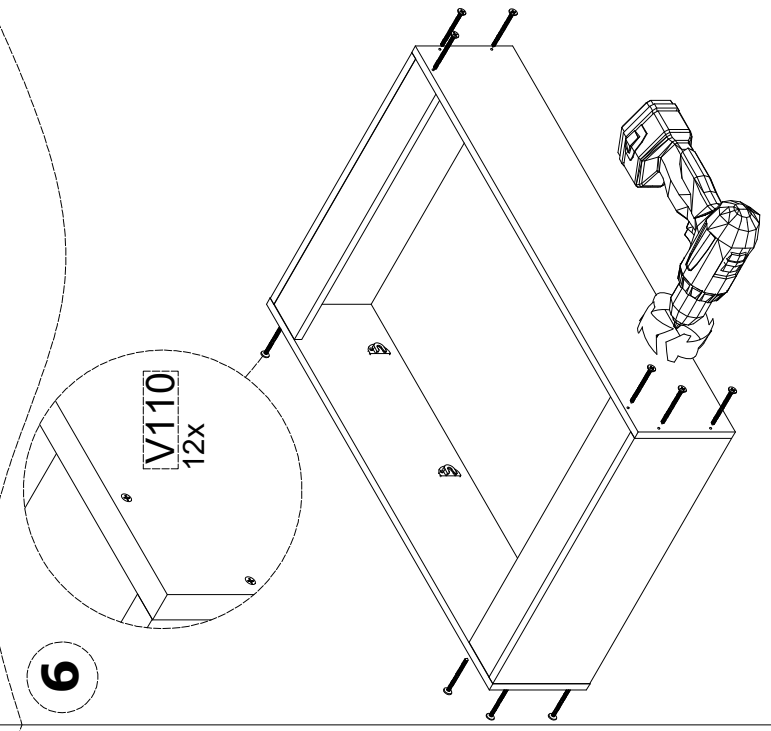

# DECORATIVE SHOERACK INSTRUCTION MANUAL

1

2

4

5

6

3

PKG1  
K1  
3X  
J1  
6X

PKG2  
A  
S1  
1X  
S3  
1X  
A1  
2X  
B1  
2X  
J2  
3X

ACCESSORY NO: 102	ACCESSORY NO: V110	ACCESSORY NO: V108	ACCESSORY NO: 112	ACCESSORY NO: 113	ACCESSORY NO: 114	ACCESSORY NO: 115	ACCESSORY NO: 116
Ø8 x 34 PLASTIC DOWEL	3,5x50 CHIPBOARD SCREW	4x18 CHIPBOARD SCREW	SCREW TAP	BIG MECHANISM RIGHT	BIG MECHANISM LEFT	MECHANISM PART	DOOR LOCK PIN
							
16 PCS	12 PCS	36 PCS	12 PCS	03 PCS	03 PCS	06 PCS	06 PCS