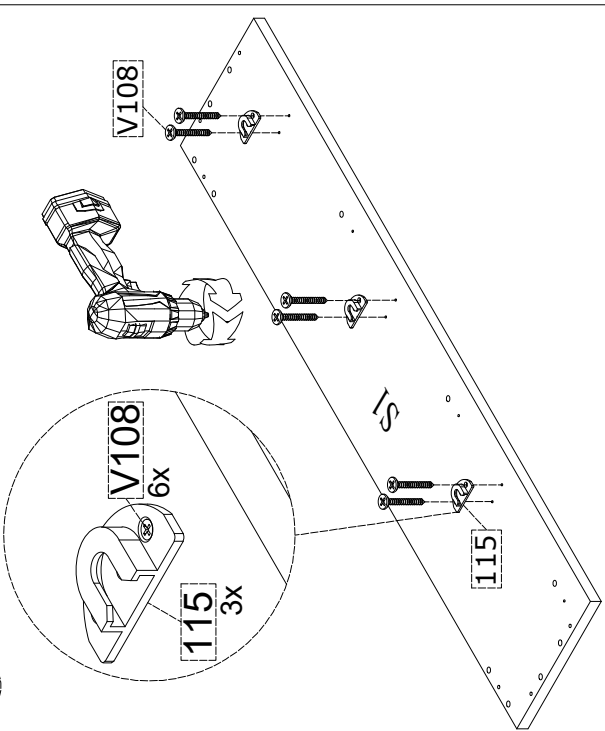

# DECORATIVE SHOERACK INSTRUCTION MANUAL

1

2

4

5

6

3

PKG1  
K1  
3X  
J1  
6X

PKG2  
A  
S1  
1X  
S3  
1X  
A1  
2X  
B1  
2X  
J2  
3X

ACCESSORY NO: 102	ACCESSORY NO: V110	ACCESSORY NO: V108	ACCESSORY NO: 112	ACCESSORY NO: 113	ACCESSORY NO: 114	ACCESSORY NO: 115	ACCESSORY NO: 116
Ø8 x 34 PLASTIC DOWEL	3,5x50 CHIPBOARD SCREW	4x18 CHIPBOARD SCREW	SCREW TAP	BIG MECHANISM RIGHT	BIG MECHANISM LEFT	MECHANISM PART	DOOR LOCK PIN
							
16 PCS	12 PCS	36 PCS	12 PCS	03 PCS	03 PCS	06 PCS	06 PCS