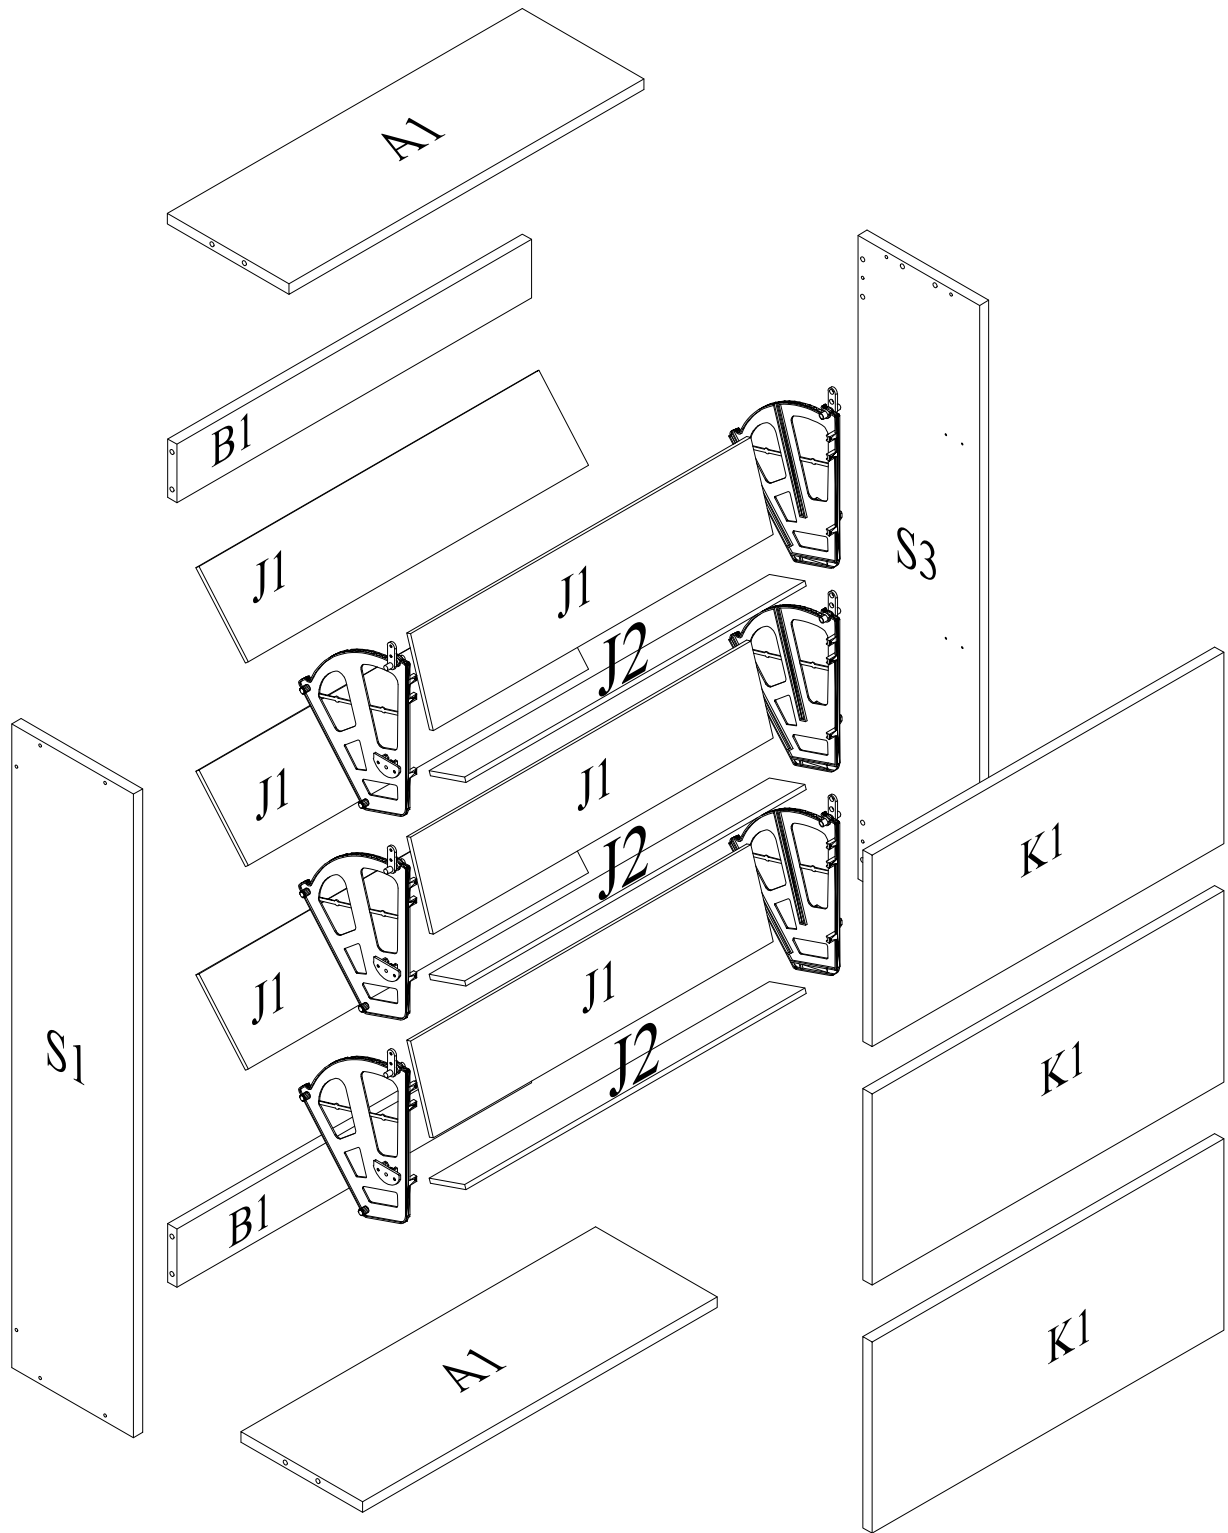

# DECORATIVE SHOERACK INSTRUCTION MANUAL

1

2

4

5

6

3

PKG1  
K1  
3X  
J1  
6X

PKG2  
A  
S1  
1X  
S3  
1X  
A1  
2X  
B1  
2X  
J2  
3X

ACCESSORY NO: 102	ACCESSORY NO: V110	ACCESSORY NO: V108	ACCESSORY NO: 112	ACCESSORY NO: 113	ACCESSORY NO: 114	ACCESSORY NO: 115	ACCESSORY NO: 116
Ø8 x 34 PLASTIC DOWEL	3,5x50 CHIPBOARD SCREW	4x18 CHIPBOARD SCREW	SCREW TAP	BIG MECHANISM RIGHT	BIG MECHANISM LEFT	MECHANISM PART	DOOR LOCK PIN
							
16 PCS	12 PCS	36 PCS	12 PCS	03 PCS	03 PCS	06 PCS	06 PCS