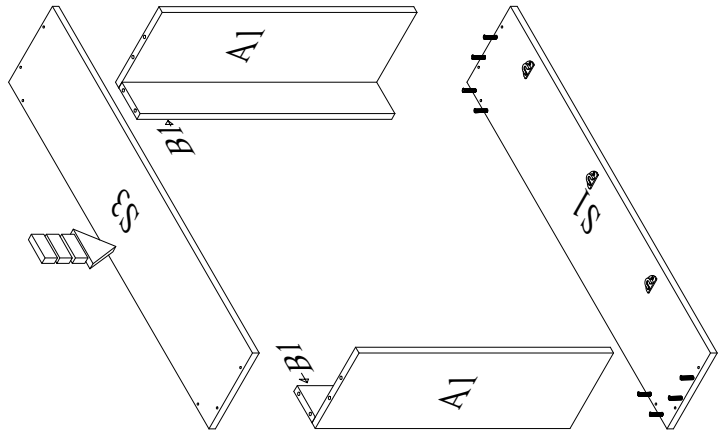

# DECORATIVE SHOERACK INSTRUCTION MANUAL

1

2

4

5

6

3

PKG1  
K1  
3X  
J1  
6X

PKG2  
A  
S1  
1X  
S3  
1X  
A1  
2X  
B1  
2X  
J2  
3X

ACCESSORY NO: 102	ACCESSORY NO: V110	ACCESSORY NO: V108	ACCESSORY NO: 112	ACCESSORY NO: 113	ACCESSORY NO: 114	ACCESSORY NO: 115	ACCESSORY NO: 116
Ø8 x 34 PLASTIC DOWEL	3,5x50 CHIPBOARD SCREW	4x18 CHIPBOARD SCREW	SCREW TAP	BIG MECHANISM RIGHT	BIG MECHANISM LEFT	MECHANISM PART	DOOR LOCK PIN
							
16 PCS	12 PCS	36 PCS	12 PCS	03 PCS	03 PCS	06 PCS	06 PCS