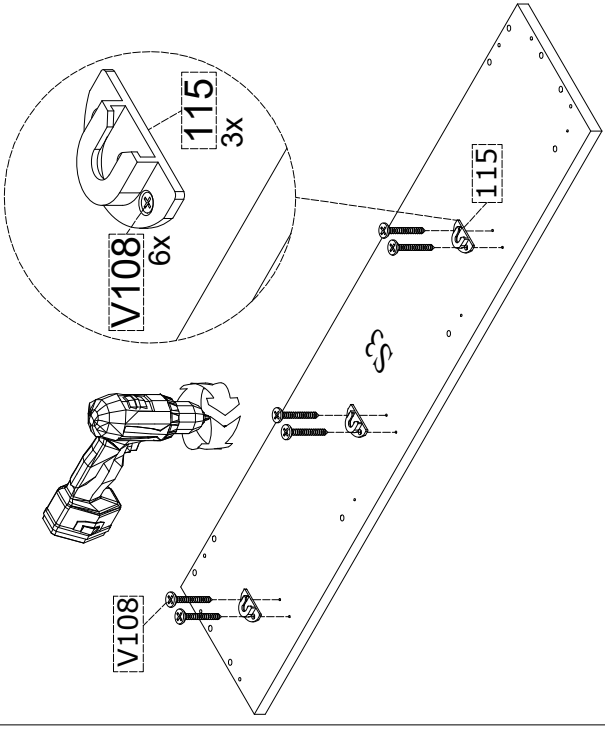

# DECORATIVE SHOERACK INSTRUCTION MANUAL

1

2

4

5

6

3

PKG1  
K1  
3X  
J1  
6X

PKG2  
A  
S1  
1X  
S3  
1X  
A1  
2X  
B1  
2X  
J2  
3X

ACCESSORY NO: 102	ACCESSORY NO: V110	ACCESSORY NO: V108	ACCESSORY NO: 112	ACCESSORY NO: 113	ACCESSORY NO: 114	ACCESSORY NO: 115	ACCESSORY NO: 116
Ø8 x 34 PLASTIC DOWEL	3,5x50 CHIPBOARD SCREW	4x18 CHIPBOARD SCREW	SCREW TAP	BIG MECHANISM RIGHT	BIG MECHANISM LEFT	MECHANISM PART	DOOR LOCK PIN
							
16 PCS	12 PCS	36 PCS	12 PCS	03 PCS	03 PCS	06 PCS	06 PCS