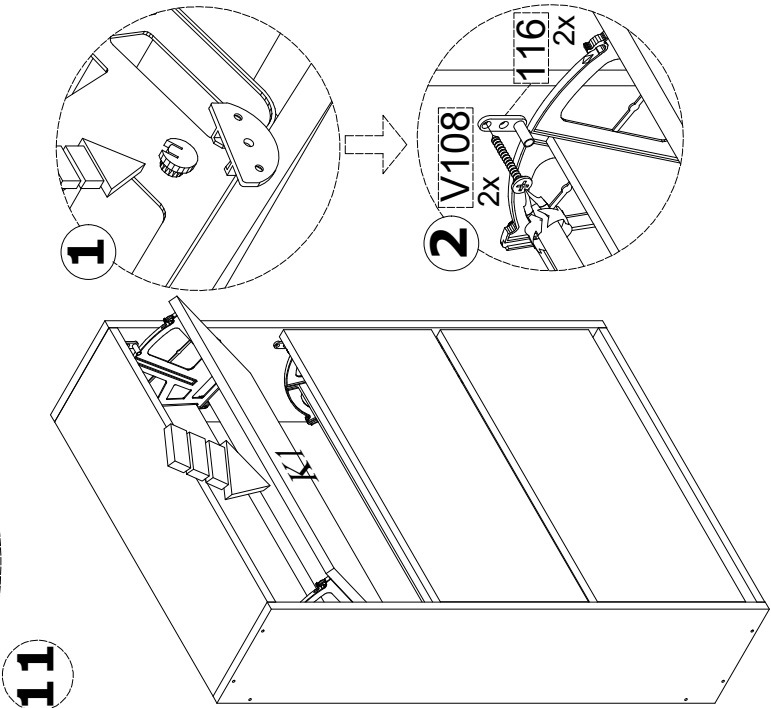

# DECORATIVE SHOERACK INSTRUCTION MANUAL

1

2

4

5

6

3

PKG1  
K1  
3X  
J1  
6X

PKG2  
A  
S1  
1X  
S3  
1X  
A1  
2X  
B1  
2X  
J2  
3X

ACCESSORY NO: 102	ACCESSORY NO: V110	ACCESSORY NO: V108	ACCESSORY NO: 112	ACCESSORY NO: 113	ACCESSORY NO: 114	ACCESSORY NO: 115	ACCESSORY NO: 116
Ø8 x 34 PLASTIC DOWEL	3,5x50 CHIPBOARD SCREW	4x18 CHIPBOARD SCREW	SCREW TAP	BIG MECHANISM RIGHT	BIG MECHANISM LEFT	MECHANISM PART	DOOR LOCK PIN
							
16 PCS	12 PCS	36 PCS	12 PCS	03 PCS	03 PCS	06 PCS	06 PCS