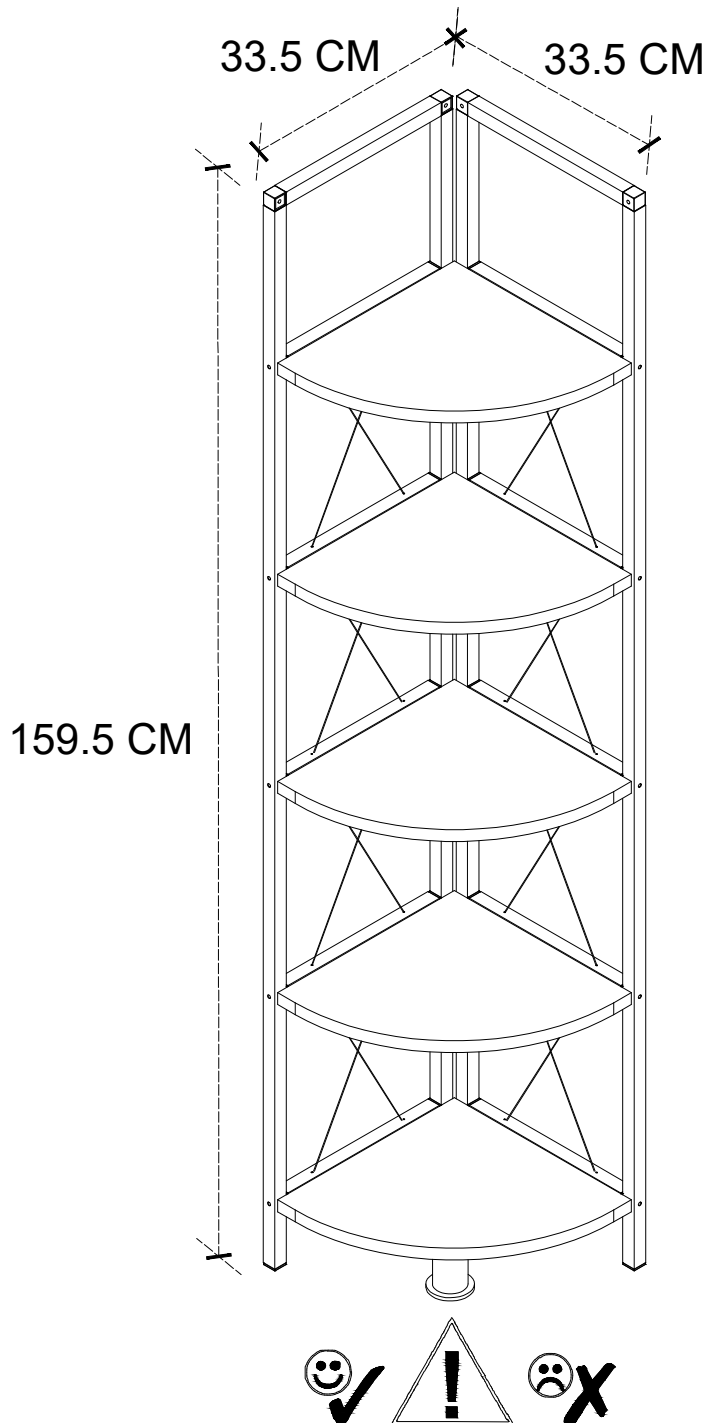

CORNER BOOKSHELF

1

2

3

4

PKG1
 (A)
 R1
 5X
 MP112
 1X

MP112

ACCESSORY NO: **V110**
 YHB SCREW
 3,5x50 MM

20 PCS

ACCESSORY NO: **V108**
 YHB SCREW
 4x18 MM

04 PCS

ACCESSORY NO: **112**
 SCREW TAP

10 PCS

ACCESSORY NO: **A106**
 ADJUSTABLE LEG
 H:8 CM

01 PCS

ACCESSORY NO: **140**
 20x20 PROFİL PLUG

04 PCS