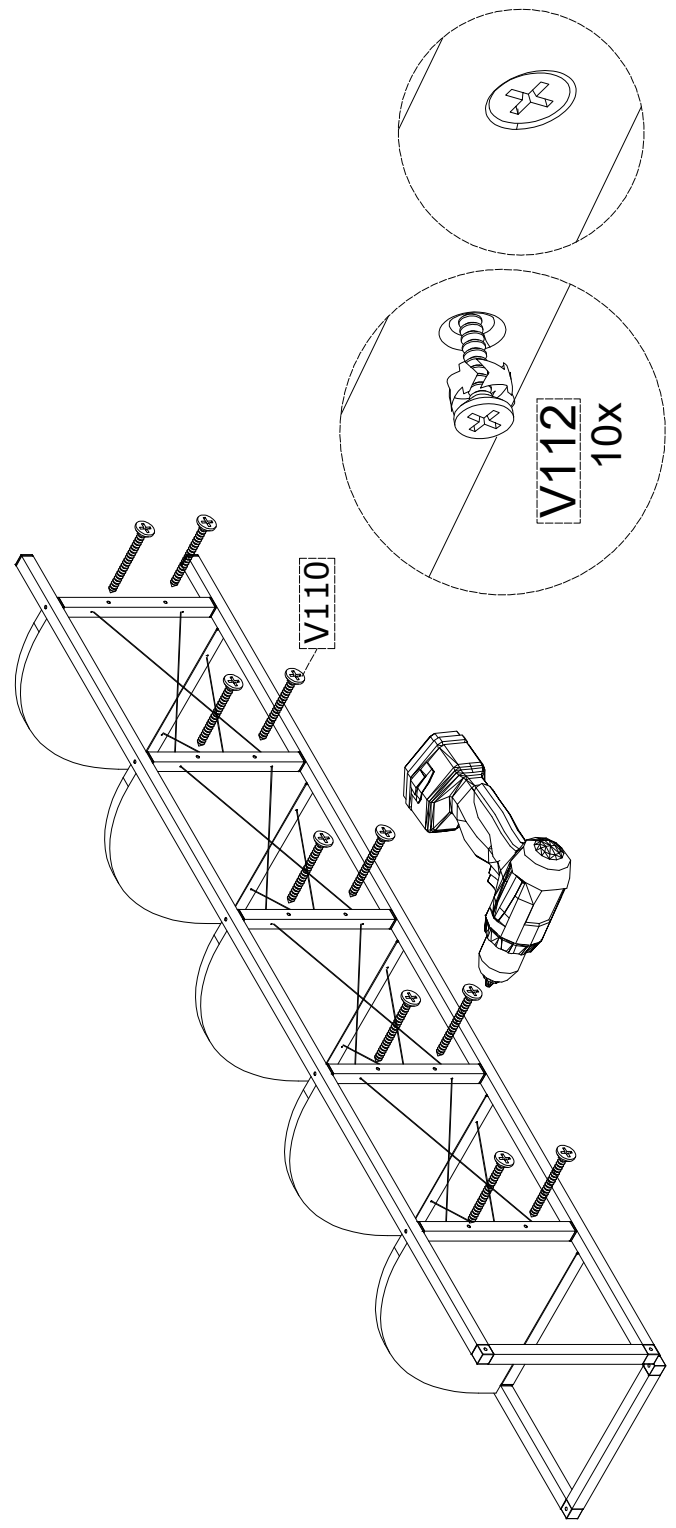

CORNER BOOKSHELF

1

2

3

4

PKG1
 (A)
 R1
 5X
 MP112
 1X

MP112

ACCESSORY NO: **V110**
 YHB SCREW
 3,5x50 MM

20 PCS

ACCESSORY NO: **V108**
 YHB SCREW
 4x18 MM

04 PCS

ACCESSORY NO: **112**
 SCREW TAP

10 PCS

ACCESSORY NO: **A106**
 ADJUSTABLE LEG
 H:8 CM

01 PCS

ACCESSORY NO: **140**
 20x20 PROFİL PLUG

04 PCS