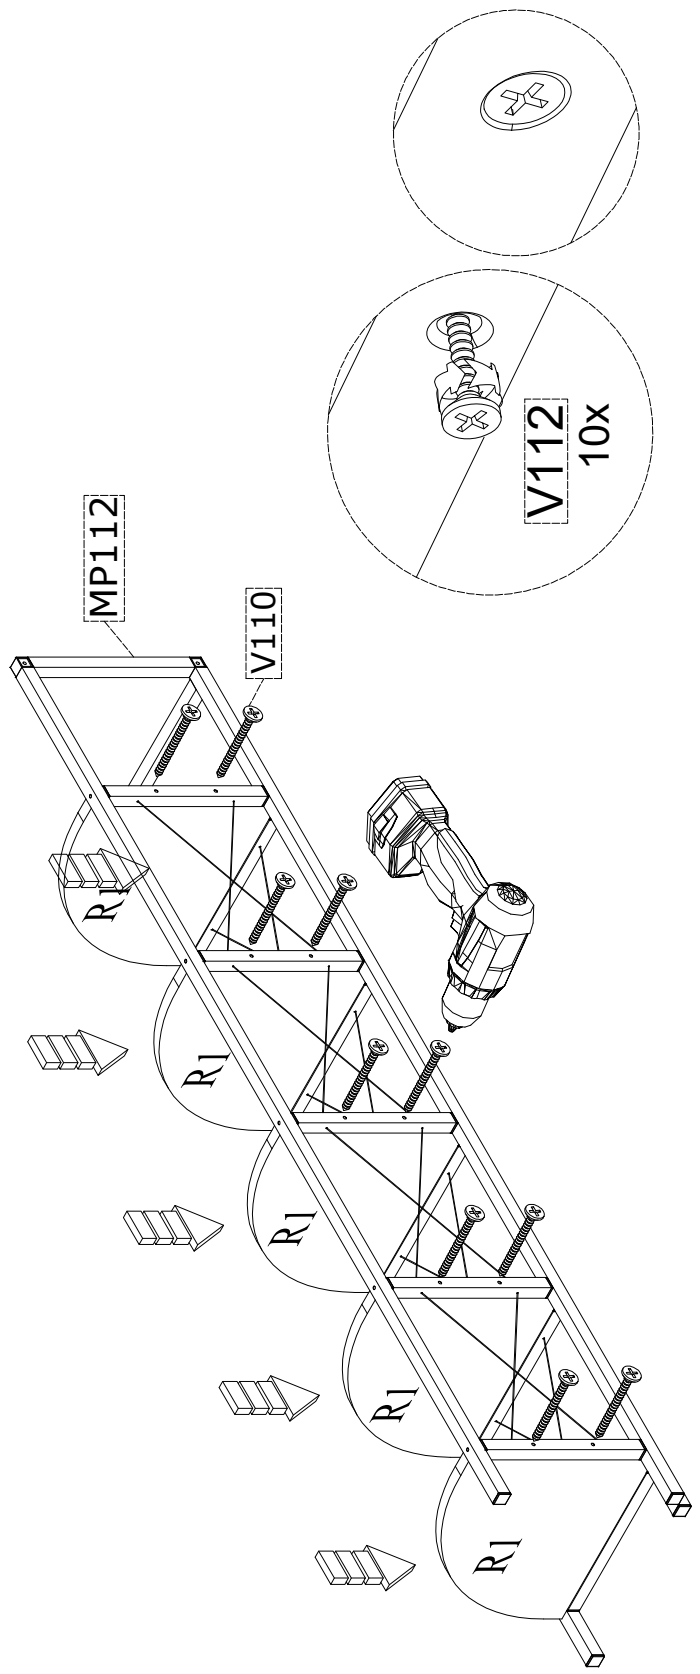

CORNER BOOKSHELF

1

2

3

4

PKG1
 (A)
 R1
 5X
 MP112
 1X

MP112

ACCESSORY NO: **V110**
 YHB SCREW
 3,5x50 MM

20 PCS

ACCESSORY NO: **V108**
 YHB SCREW
 4x18 MM

04 PCS

ACCESSORY NO: **112**
 SCREW TAP

10 PCS

ACCESSORY NO: **A106**
 ADJUSTABLE LEG
 H:8 CM

01 PCS

ACCESSORY NO: **140**
 20x20 PROFİL PLUG

04 PCS