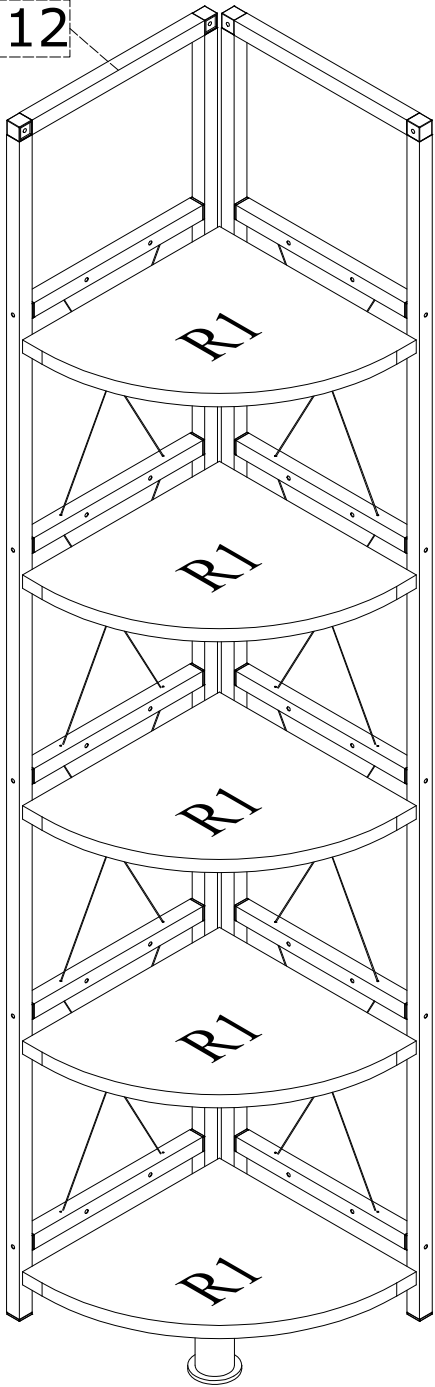

CORNER BOOKSHELF

1

2

3

4

PKG1
 (A)
 R1
 5X
 MP112
 1X

MP112

ACCESSORY NO: **V110**
 YHB SCREW
 3,5x50 MM

20 PCS

ACCESSORY NO: **V108**
 YHB SCREW
 4x18 MM

04 PCS

ACCESSORY NO: **112**
 SCREW TAP

10 PCS

ACCESSORY NO: **A106**
 ADJUSTABLE LEG
 H:8 CM

01 PCS

ACCESSORY NO: **140**
 20x20 PROFİL PLUG