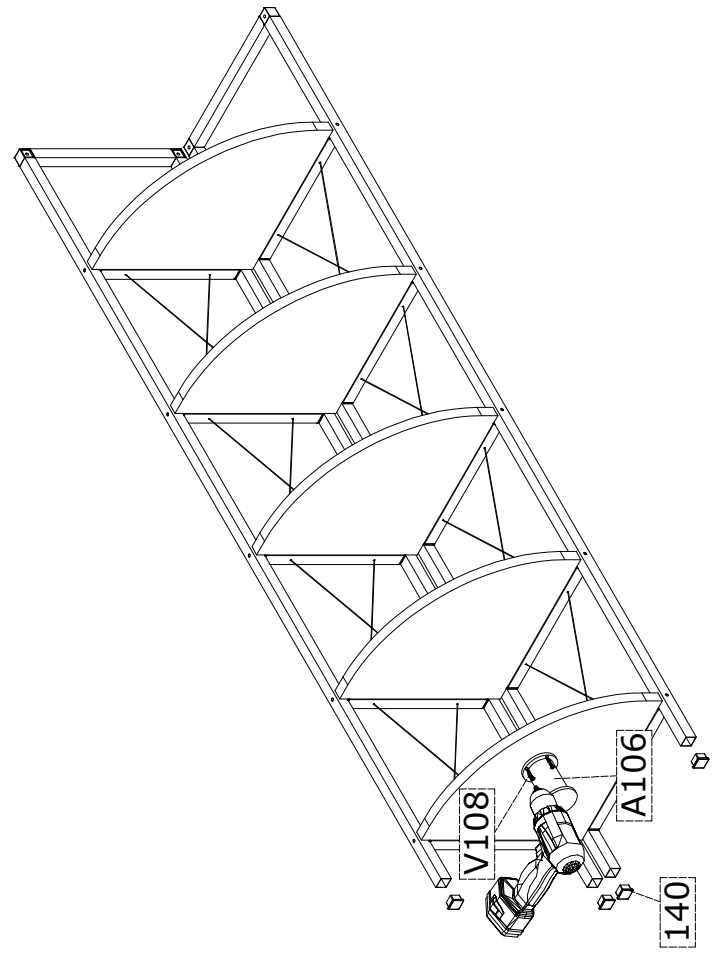

CORNER BOOKSHELF

1

2

3

4

PKG1
 (A)
 R1
 5X
 MP112
 1X

MP112

ACCESSORY NO: **V110**
 YHB SCREW
 3,5x50 MM

20 PCS

ACCESSORY NO: **V108**
 YHB SCREW
 4x18 MM

04 PCS

ACCESSORY NO: **112**
 SCREW TAP

10 PCS

ACCESSORY NO: **A106**
 ADJUSTABLE LEG
 H:8 CM

01 PCS

ACCESSORY NO: **140**
 20x20 PROFİL PLUG

04 PCS