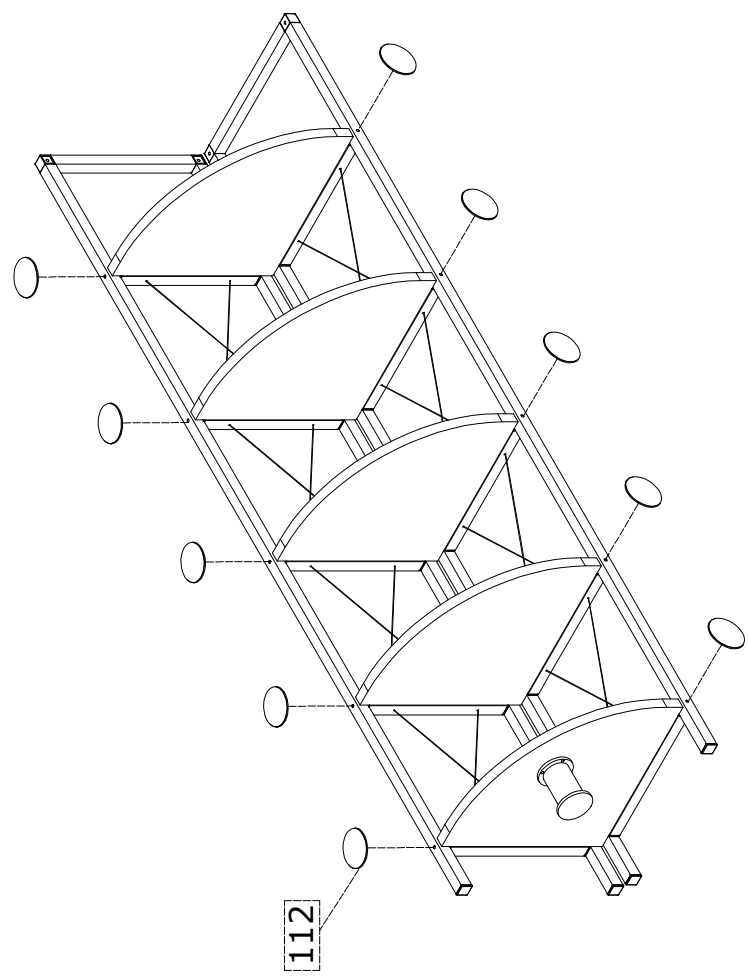

CORNER BOOKSHELF

1

2

3

4

PKG1
 (A)
 R1
 5X
 MP112
 1X

MP112

ACCESSORY NO: **V110**
 YHB SCREW
 3,5x50 MM

20 PCS

ACCESSORY NO: **V108**
 YHB SCREW
 4x18 MM

04 PCS

ACCESSORY NO: **112**
 SCREW TAP

10 PCS

ACCESSORY NO: **A106**
 ADJUSTABLE LEG
 H:8 CM

01 PCS

ACCESSORY NO: **140**
 20x20 PROFİL PLUG

04 PCS