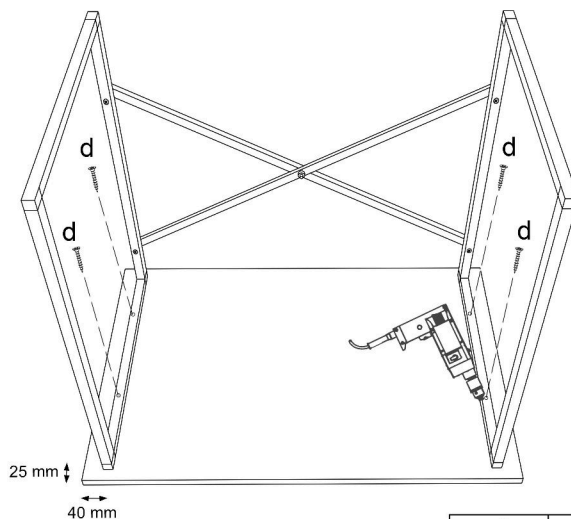

60x90 cm Metal Study Desk Instruction Manual

A**x2****B****x2****C****x2****D****x1**

a

x1

b

x5

c

x4

d

x4

M6x30

M6x50

M4x35

01

a	x1	b	x1
		 M6x30	

02

03

a	x4	c	x4
		 M6x50	

04

d	x4
 M4x35	