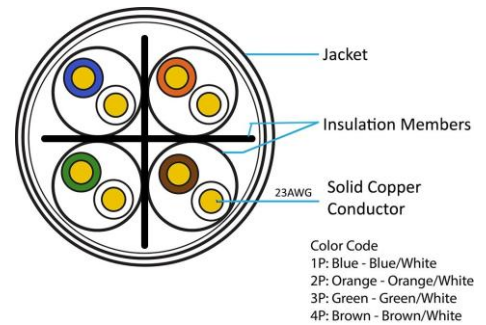

**Features:**

- CAT6 FTP 1000ft Solid Copper Direct Burial Ethernet Cable 350Mhz
- 23AWG Bare Copper Conductor
- U/V Resistant and Waterproof Heavy-Duty jacket to protect against cuts, scraps and tearing and for easy installation
- EIA/TIA 568 and ISO/ IEC 11801, ETL Listed
- 1000 Ft pull box

**Specifications:**

<b>Color</b>	Black
<b>Length</b>	1000 FT
<b>Rating</b>	ETL Listed CMR Rated Direct Burial
<b>Conductor</b>	Solid Copper
<b>Jacket</b>	PE
<b>Gauge</b>	23AWG
<b>Insulation</b>	Drain Wire: CCA Overall Screen: Aluminum Foil Jacket: PE
<b>Testing</b>	Fluke, Channel Test 40+ Meters
<b>Product Dimensions</b>	15.3 x 15 x 9 inches
<b>Item Weight</b>	23.8 pounds

**Structure:**

**Packaging:**
