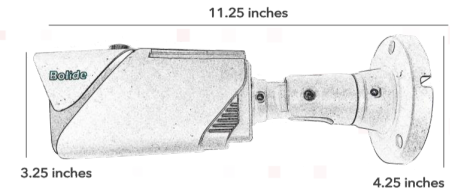

5MP Ultra HD

Video Analytics

POE

Motorized Lens

IP66

WDR

Highlights

- 1/2.7" Progressive Scan CMOS
- Compression H.265+ / H.265 / H.264
- Built-In POE
- IR Distance up to 80m
- 5 - 50mm Motorized Lens
- SD Card slot
- Audio In / Out
- Alarm In / Out

Dimension

Electrical

Power Supply	12VDC/POE (IEEE 802.3af)
Consumption	≤7.5W

Physical

Storage Temperature	-30~+60°C
Operating Temperature	-30~+55°C
Operating Humidity	Less than 95% RH
Dimensions	Ø89.95 X 301.11mm
Weight	appr. 1427g
Water Proof	IP 66
Certifications	CE/FCC/NDAA