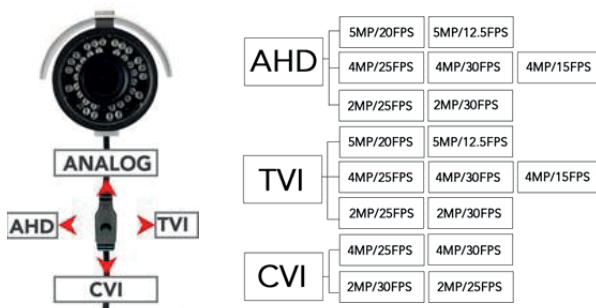

**Specifications**

<b>Image Sensor</b>	1 / 2.7 "CMOS
<b>Resolution</b>	2560 (H) x 1920 (V) 1920 (H) x 1080 (V)
<b>Effective Pixels</b>	5MP / 4MP / 2MP
<b>Focal Length</b>	2.8 – 12mm Varifocal Lens
<b>IR Distance</b>	24pcs Flux IR Up to 263 feet
<b>Output Mode</b>	AHD / TVI / CVI / Analog
<b>WDR</b>	115 dB
<b>Format</b>	NTSC/PAL
<b>Min. Illumination</b>	Color: 0.005 Lux White / Black 0.005 Lux ( with IR LED Off )
<b>AGC</b>	Auto
<b>WB</b>	Auto
<b>AES</b>	NTSC: 1 / 60s ~ 1 / 10000s PAL: 1 / 50s ~ 10000s
<b>Iris</b>	Auto
<b>D/N Conversion</b>	ICR Mechanical Switch
<b>Contrast</b>	10 Level Can Be Adjusted
<b>Sharpness</b>	20 Level Can Be Adjusted
<b>Saturation</b>	20 Level Can Be Adjusted
<b>DNR</b>	15 Level Can Be Adjusted
<b>Video System</b>	NTSC
<b>S/N Ratio</b>	More than 48 dB
<b>Storage Temp.</b>	-40°C ~ 140° C
<b>Operating Temp.</b>	-40°C ~ 131° C
<b>Power Supply</b>	12VDC
<b>Weight (lb)</b>	1.8 lbs

**Highlights**

- Max 5MP Resolution
- Supports 9 Different Video Formats
- Supports 5MP, 4MP, 2MP, and Analog Resolution
- Supports AHD, TVI, CVI, and Analog Video Formats
- 3.3 – 12mm Motorized Varifocal Lens
- IP66 Weatherproof Rated Housing
- 12VDC

**Nine formats in one camera**

**Dimensions**

\* Specifications Are Subject to Change Without Notice.