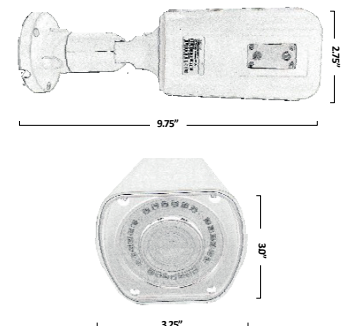

**Specifications**

<b>Image Sensor</b>	1 / 2.7 "CMOS
<b>Resolution</b>	2560 (H) x 1920 (V) 1920 (H) x 1080 (V)
<b>Effective Pixels</b>	5MP / 4MP / 2MP
<b>Focal Length</b>	2.8 – 12mm Varifocal Lens
<b>IR Distance</b>	24pcs Flux IR Up to 263 feet
<b>Output Mode</b>	AHD / TVI / CVI / Analog
<b>WDR</b>	115 dB
<b>Format</b>	NTSC/PAL
<b>Min. Illumination</b>	Color: 0.005 Lux White / Black 0.005 Lux ( with IR LED Off )
<b>AGC</b>	Auto
<b>WB</b>	Auto
<b>AES</b>	NTSC: 1 / 60s ~ 1 / 10000s PAL: 1 / 50s ~ 10000s
<b>Iris</b>	Auto
<b>D/N Conversion</b>	ICR Mechanical Switch
<b>Contrast</b>	10 Level Can Be Adjusted
<b>Sharpness</b>	20 Level Can Be Adjusted
<b>Saturation</b>	20 Level Can Be Adjusted
<b>DNR</b>	15 Level Can Be Adjusted
<b>Video System</b>	NTSC
<b>S/N Ratio</b>	More than 48 dB
<b>Storage Temp.</b>	-40°C ~ 140° C
<b>Operating Temp.</b>	-40°C ~ 131° C
<b>Power Supply</b>	12VDC
<b>Weight (lb)</b>	1.8 lbs

**Highlights**

- Max 5MP Resolution
- Supports 9 Different Video Formats
- Supports 5MP, 4MP, 2MP, and Analog Resolution
- Supports AHD, TVI, CVI, and Analog Video Formats
- 3.3 – 12mm Motorized Varifocal Lens
- IP66 Weatherproof Rated Housing
- 12VDC

**Nine formats in one camera**

**Dimensions**

\* Specifications Are Subject to Change Without Notice.