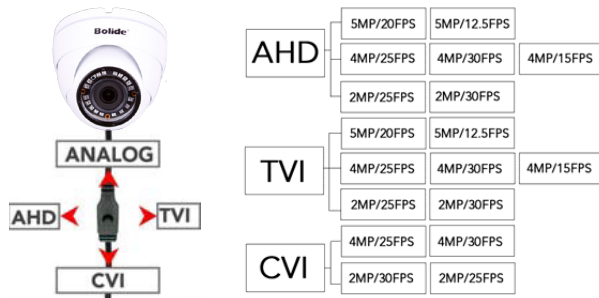

**Specifications**

Image Sensor	1 / 3" CMOS
Effective Pixels	2560 (H) x 1920 (V) 1920 (H) x 1080 (V)
Resolution	5MP 1080P / 960H
Signal System	NTSC / PAL
Sync System	Internal Sync
Video Output	AHD / TVI / CVI / CVBS ( Analog ) Compatible
S/N Ratio	48Db ( min ) AGC ( closed )
Dimension	80mm x 94 mm
Lens	Manual
Power Input	12VDC
Power Dissipation	88mA – 93mA
Transmission Distance	300 M
Working Temperatur	-40° ~ 60° C
Humidity	Less Than 85% RH
Storage Temperature	-40° ~ 60° C

**Nine formats in one camera**

**Highlights**

- 5MP / 2MP High Definition Resolution
- Supports AHD, TVI, CVI, and Analog Video Formats
- 2.8mm Wide Angle Lens
- IR Up to 65 Feet
- IP66 Weatherproof Rated Housing
- 12VDC