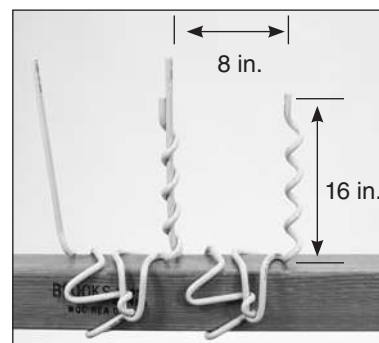

BIRD PERCH DETERRENT™

NOMENCLATURE

BIRD PERCH DETERRENT

Crossarm

Angle

Spacing: Approximately 8" between deterrent uprights

Color: Gray or yellow

Material: Outdoor grade polyvinyl chloride (PVC)

Thermal Rating: 125°C Continuous

GENERAL RECOMMENDATIONS

The BIRD PERCH DETERRENT (BPD) is designed to restrict an area on a structure where large birds can perch. In a Distribution Environment, the BPD can prevent electrocution due to incidental avian contact. In a transmission setting, fouling of key equipment can be stopped. It provides an economical means of reducing line outages while being easily installed.

The BIRD PERCH DETERRENT is lightweight, offers little wind resistance and is easily and quickly installed by hand or by hot stick. The BIRD PERCH DETERRENT will remain in its applied location and will not move along the crossarm due to Aeolian vibration or other conditions.

APPLICATIONS

Spacing: A minimum of two BIRD PERCH DETERRENTS are required to ensure proper application. Each BIRD PERCH DETERRENT has approximately an 8" spacing between the uprights. Calculate the number required for the distance between insulators and/or pole.