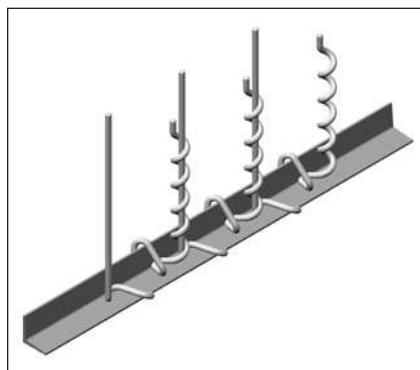

BIRD PERCH DETERRENT™

NOMENCLATURE

BIRD PERCH DETERRENT

Crossarm

Angle

Spacing: Approximately 8" between deterrent uprights

Color: Gray or yellow

Material: Outdoor grade polyvinyl chloride (PVC)

Thermal Rating: 125°C Continuous

GENERAL RECOMMENDATIONS

The BIRD PERCH DETERRENT (BPD) is designed to restrict an area on a structure where large birds can perch. In a Distribution Environment, the BPD can prevent electrocution due to incidental avian contact. In a transmission setting, fouling of key equipment can be stopped. It provides an economical means of reducing line outages while being easily installed.

The BIRD PERCH DETERRENT is lightweight, offers little wind resistance and is easily and quickly installed by hand or by hot stick. The BIRD PERCH DETERRENT will remain in its applied location and will not move along the crossarm due to Aeolian vibration or other conditions.