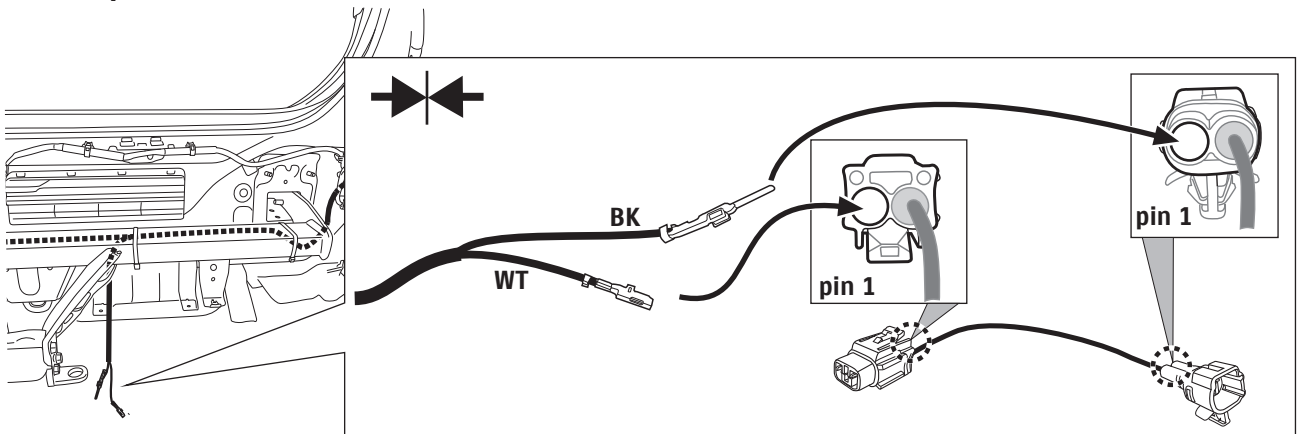

11

7P LHD / 13P LHD