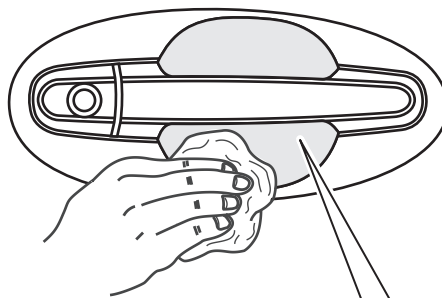

1 25°C 18°C	2 CLEANER DEGREASER