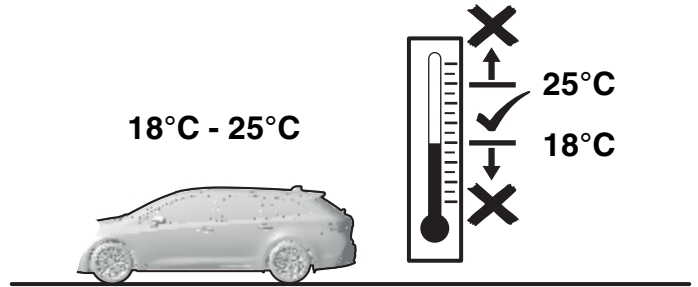

1 25°C 18°C	2 CLEANER DEGREASER