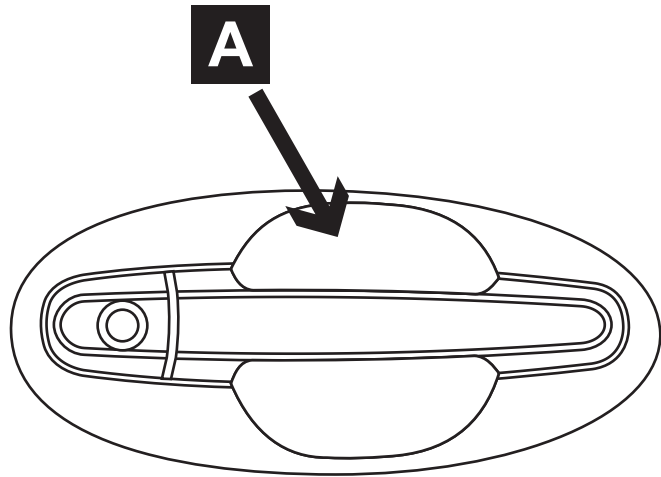

SWACE

Door handle protection film

Installation Instructions

Part number: 99002-54Z00-003

99002-54Z00-003

A

2x

A