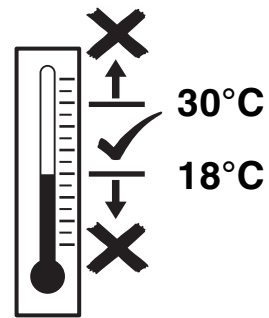

1 25°C 18°C	2 CLEANER DEGREASER