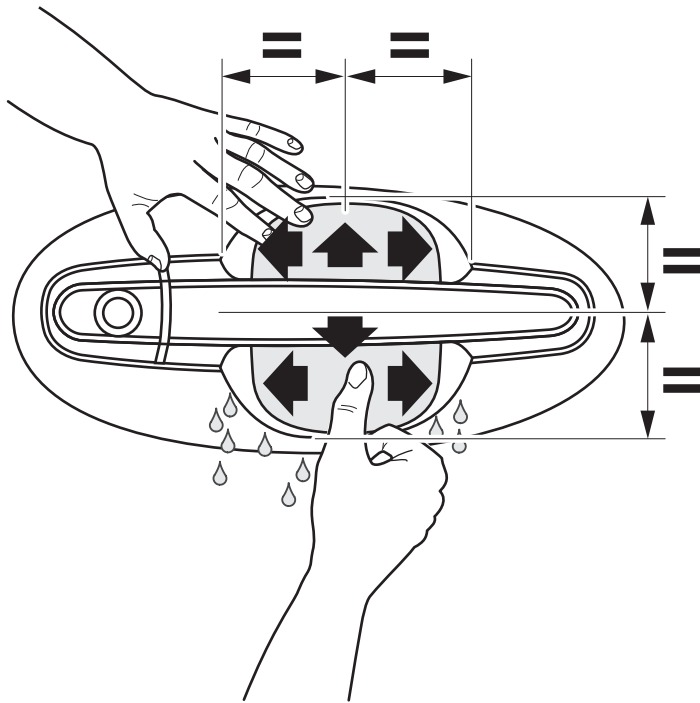

SWACE

Door handle protection film

Installation Instructions

Part number: 99002-54Z00-003

99002-54Z00-003

A

2x

A

6

7

RHS = LHS

8

INFO

> 1 meter