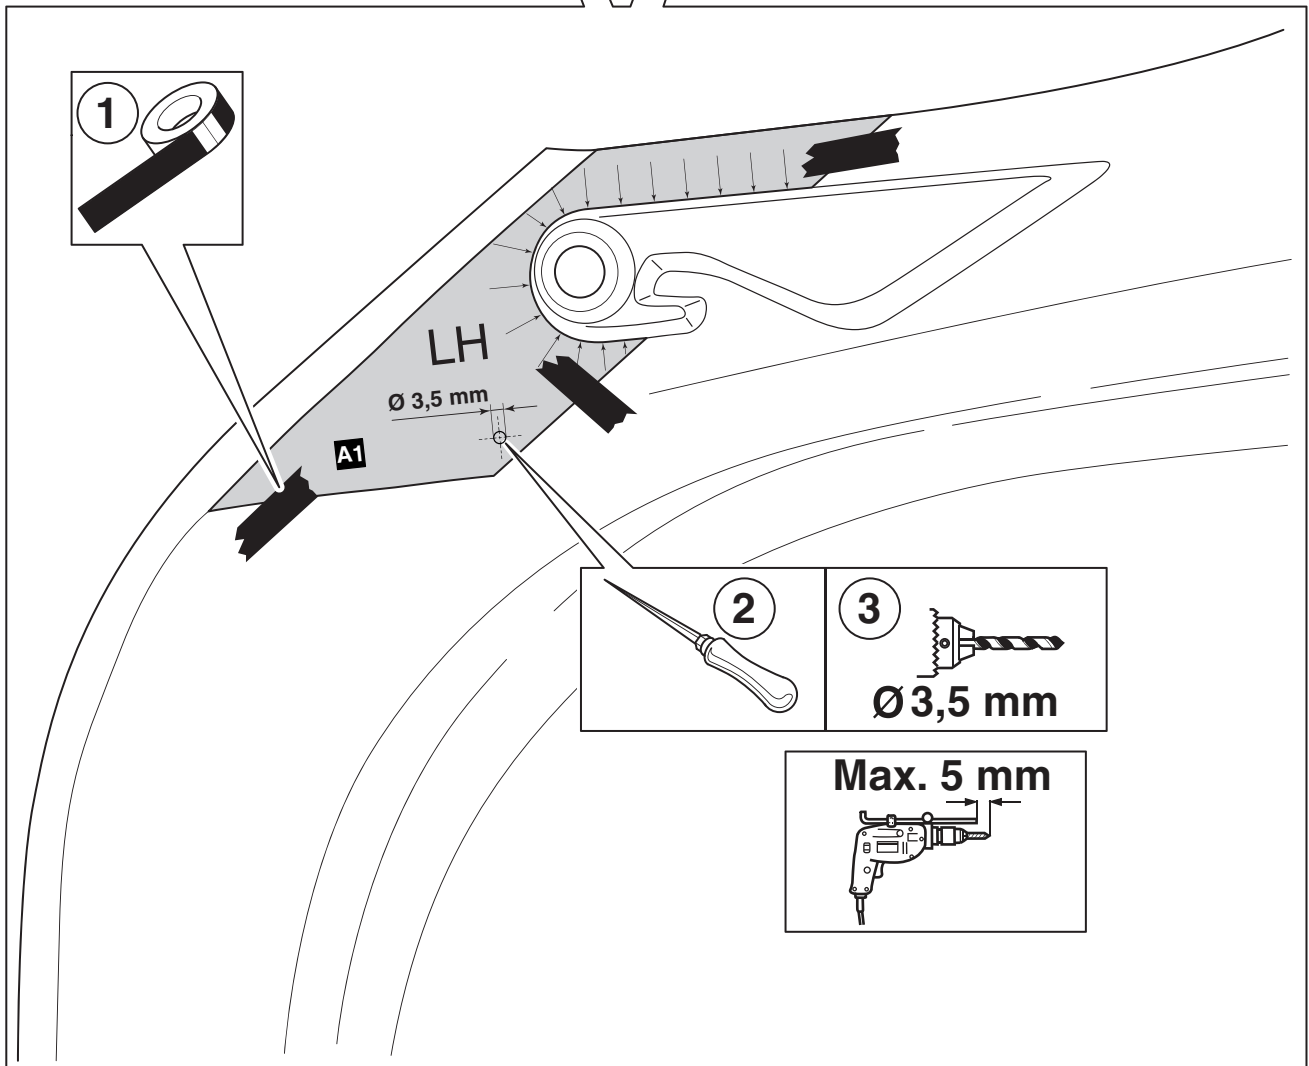

# 99002-53Z00-001

**A**

1x

**B**

2x

**C**

2x

**D**

2x

1

ACROSS

Part number: 99002-53Z00-001

LH

Ø 3,5 mm

A1

RH

Ø 3,5 mm

A2

**CHECK SIZE**

Print 100%  
Check with rulers  
before use.