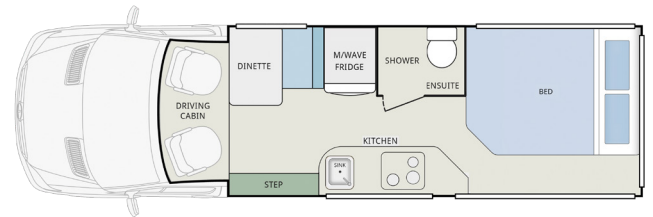

NIGHTTIME LAYOUT