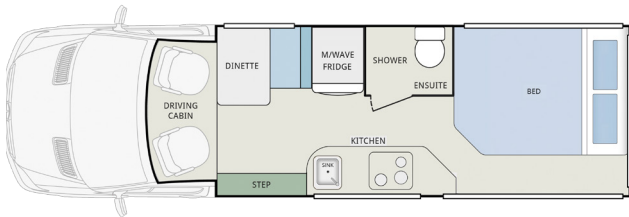

DAYTIME LAYOUT