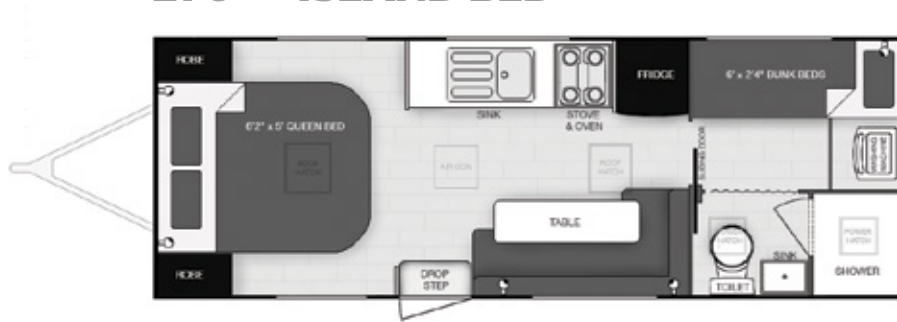

THRILL SEEKER

Semi Off-Road Caravan Series

-  Those who want to go further, want to go in the Thrill Seeker. Available in all 6 seeker layout options with upgrades for improved off-road capability.
-  18' - 18'6" - 19'6" - 21'6"
-  Meranti frames - for a light weight, flexible yet durable structure
Composite panels - For a smooth & strong finish
Supagal Chassis (4") with A-frame (6") & 4" raiser
-  With 6 possible layouts, quality off-road features & great value for money, the Thrill Seeker let's you choose your own adventure in style.

21'6" – ISLAND BED

19'6" – ISLAND BED

19'6" – EAST TO WEST BED

18'6" – ISLAND BED

18'6" – EAST TO WEST BED

18' – ISLAND BED

THRILLSEEKER

Specifications

CHASSIS

Supagal 4" Chassis with 4" Risers
A-Frame 6"
3.3t Cross Country Enduro with 10" Brakes and twin shocks (tandem axle)
2.5t Outback Enduro with 12" Brakes and twin shocks (single axle)
Wheels 15" 235/75 (tandem axle)
Wheels 16" 235/75 (single axle)
Straight Bumper Bar (3-Arm)
Spare Wheel
Single Pull Out Step
8" Jockey Wheel
D035 Coupling
Toolbox

21'6" - Island Bed

19'6" - Island Bed

19'6" - East to West Bed

THRILLSEEKER

Internal Preview

18'6" - Island Bed

18'6" - East to West Bed

18' - Island Bed