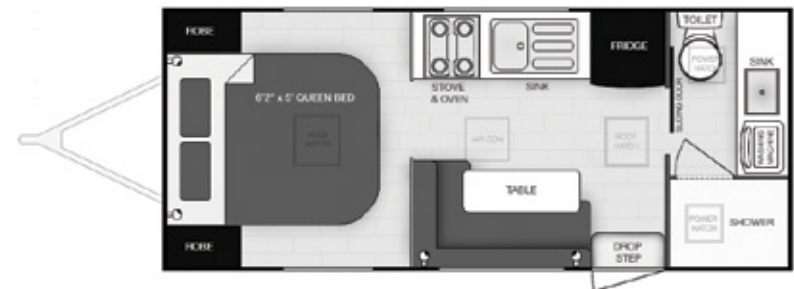

21'6" – ISLAND BED

19'6" – ISLAND BED

19'6" – EAST TO WEST BED

18'6" – ISLAND BED

18'6" – EAST TO WEST BED

18' – ISLAND BED

THRILLSEEKER

Specifications

CHASSIS

Supagal 4" Chassis with 4" Risers
A-Frame 6"
3.3t Cross Country Enduro with 10" Brakes and twin shocks (tandem axle)
2.5t Outback Enduro with 12" Brakes and twin shocks (single axle)
Wheels 15" 235/75 (tandem axle)
Wheels 16" 235/75 (single axle)
Straight Bumper Bar (3-Arm)
Spare Wheel
Single Pull Out Step
8" Jockey Wheel
D035 Coupling
Toolbox