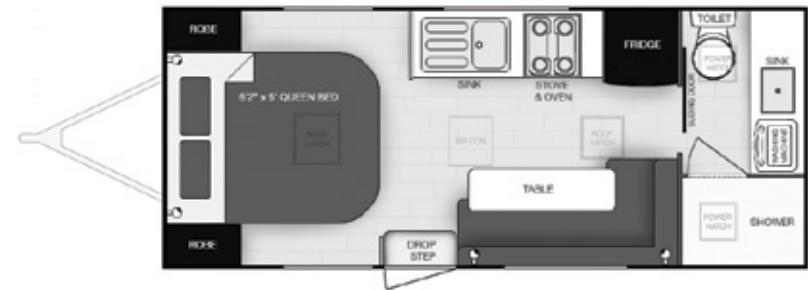

21'6" – ISLAND BED

19'6" – ISLAND BED

19'6" – EAST TO WEST BED

18'6" – ISLAND BED

18'6" – EAST TO WEST BED

18' – ISLAND BED

THRILLSEEKER

Specifications

CHASSIS

Supagal 4" Chassis with 4" Risers
A-Frame 6"
3.3t Cross Country Enduro with 10" Brakes and twin shocks (tandem axle)
2.5t Outback Enduro with 12" Brakes and twin shocks (single axle)
Wheels 15" 235/75 (tandem axle)
Wheels 16" 235/75 (single axle)
Straight Bumper Bar (3-Arm)
Spare Wheel
Single Pull Out Step
8" Jockey Wheel
D035 Coupling
Toolbox