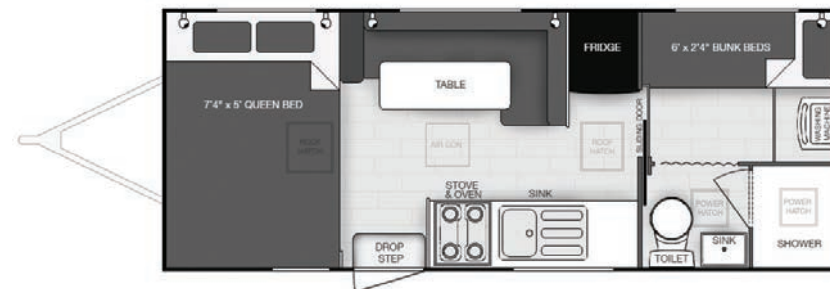

ADVENTURE SEEKER

Family Caravan Series

 Inspiring young families to create Australian Made Memories - with 3 layouts on offer this series guides family adventure in a stylish, quality build van..

 18'6" - 19'6" - 21'6"

 Meranti frames - for a light weight, flexible yet durable structure
 Composite panels - For a smooth & strong finish
 Supagal Chassis (4") with A-frame (6") & 2" raiser

 We've crafted the ultimate family tourer - packed with valuable standard inclusions, build quality and style all for an attractive price point.

21'6"

19'6"

18'6"

ADVENTURE SEEKER

Specifications

18'6"

CHASSIS

Supagal 4" Chassis
A Frame 6"
16" 245/75 Wheels
1 x Spare Wheel
2.5t Dexter Torflex Suspension
12" Brakes
Super Light Weight Chassis
Straight Bumper Bar (2 x Arms)
2" Raiser
8" Jockey Wheel
ALKO Hitch
2 x 9kg Gas Bottles