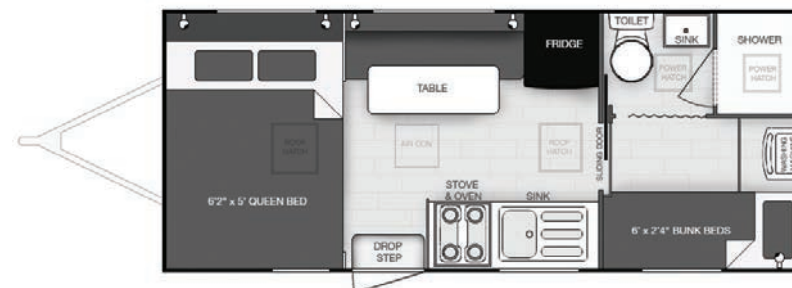

 Meranti frames - for a light weight, flexible yet durable structure
 Composite panels - For a smooth & strong finish
 Supagal Chassis (4") with A-frame (6") & 2" raiser

 We've crafted the ultimate family tourer - packed with valuable standard inclusions, build quality and style all for an attractive price point.

21'6"

19'6"

18'6"

ADVENTURE SEEKER

Specifications

18'6"

CHASSIS

Supagal 4" Chassis
A Frame 6"
16" 245/75 Wheels
1 x Spare Wheel
2.5t Dexter Torflex Suspension
12" Brakes
Super Light Weight Chassis
Straight Bumper Bar (2 x Arms)
2" Raiser
8" Jockey Wheel
ALKO Hitch
2 x 9kg Gas Bottles