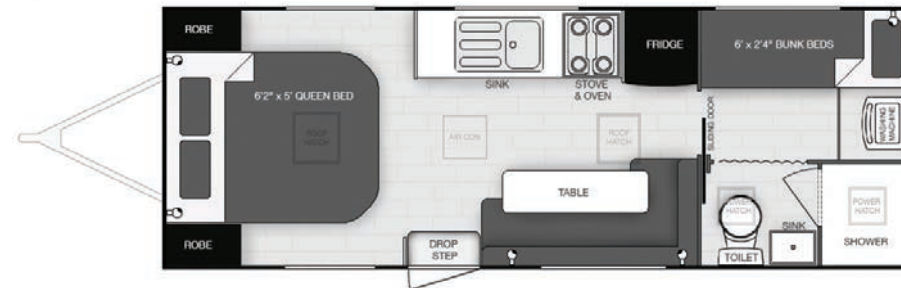

ADVENTURE SEEKER

Family Caravan Series

 Inspiring young families to create Australian Made Memories - with 3 layouts on offer this series guides family adventure in a stylish, quality build van..

 18'6" - 19'6" - 21'6"

 Meranti frames - for a light weight, flexible yet durable structure
 Composite panels - For a smooth & strong finish
 Supagal Chassis (4") with A-frame (6") & 2" raiser

 We've crafted the ultimate family tourer - packed with valuable standard inclusions, build quality and style all for an attractive price point.

21'6"

19'6"

18'6"

ADVENTURE SEEKER

Specifications

18'6"

CHASSIS

Supagal 4" Chassis
A Frame 6"
16" 245/75 Wheels
1 x Spare Wheel
2.5t Dexter Torflex Suspension
12" Brakes
Super Light Weight Chassis
Straight Bumper Bar (2 x Arms)
2" Raiser
8" Jockey Wheel
ALKO Hitch
2 x 9kg Gas Bottles