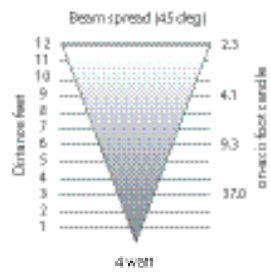

LED Specifications - Made in USA

- Light Source:** CREE X Series LED (dimmable)
- Wattage/Lumens:** 4w - 285 lumen (=20w halogen)
5w - 380 lumen (=35w halogen)
7w - 480 Lumens (=50w halogen)
- Beam Spread:** 45°
- Color Temperature:** 2700K (Halogen Warm White)
- Dimmable:** Yes TRIAC dimming to <10% Typical
- CRI:** 85 Typically
- Input Voltage:** 11v to 13v Vac
- IP61 Moisture Resistant:** Fully Potted PC board
- Overload Protection:** Built in monitor w/ auto-dimming
- LED Life (L70):** 50,000 hours average
- Warranty:** Limited 5 year against defects

Fixture Specifications - Assembled in USA

- Material:** Cast Brass
- Shroud:** Separate-90° adjustment
- Finish:** Natural Brass - unfinished
- Lens:** Clear-tempered glass
- Lead:** 30 ft. of underwater cable
- Mounting:** 3 1/2" Brass 3 hole mount
- Warranty:** Limited Lifetime on fixture and finish
- Rating:** UL 1838