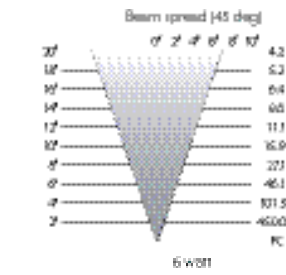

LED Specifications - Made in USA

- Light Source:** CREE X Series LED (dimmable)
- Wattage/Lumens:** 4w - 285 lumen (=20w halogen)
5w - 380 lumen (=35w halogen)
7w - 480 Lumens (=50w halogen)
- Beam Spread:** 45°
- Color Temperature:** 2700K (Halogen Warm White)
- Dimmable:** Yes TRIAC dimming to <10% Typical
- CRI:** 85 Typically
- Input Voltage:** 11v to 13v Vac
- IP61 Moisture Resistant:** Fully Potted PC board
- Overload Protection:** Built in monitor w/ auto-dimming
- LED Life (L70):** 50,000 hours average
- Warranty:** Limited 5 year against defects

Fixture Specifications - Assembled in USA

- Material:** Cast Brass
- Shroud:** Separate-90° adjustment
- Finish:** Natural Brass - unfinished
- Lens:** Clear-tempered glass
- Lead:** 30 ft. of underwater cable
- Mounting:** 3 1/2" Brass 3 hole mount
- Warranty:** Limited Lifetime on fixture and finish
- Rating:** UL 1838