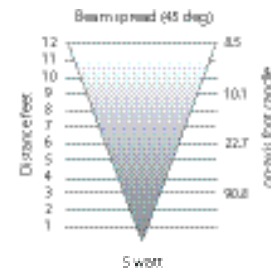

LED Specifications - Made in USA

- Light Source:** CREE X Series LED (dimmable)
- Wattage/Lumens:** 4w - 285 lumen (=20w halogen)
5w - 380 lumen (=35w halogen)
7w - 480 Lumens (=50w halogen)
- Beam Spread:** 45°
- Color Temperature:** 2700K (Halogen Warm White)
- Dimmable:** Yes TRIAC dimming to <10% Typical
- CRI:** 85 Typically
- Input Voltage:** 11v to 13v Vac
- IP61 Moisture Resistant:** Fully Potted PC board
- Overload Protection:** Built in monitor w/ auto-dimming
- LED Life (L70):** 50,000 hours average
- Warranty:** Limited 5 year against defects

Fixture Specifications - Assembled in USA

- Material:** Cast Brass
- Shroud:** Separate-90° adjustment
- Finish:** Natural Brass - unfinished
- Lens:** Clear-tempered glass
- Lead:** 30 ft. of underwater cable
- Mounting:** 3 1/2" Brass 3 hole mount
- Warranty:** Limited Lifetime on fixture and finish
- Rating:** UL 1838