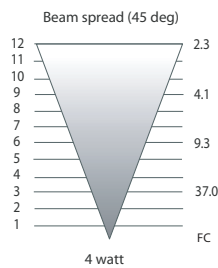

- LED Specifications - Made in USA**
- Light Source:** CREE X Series LED (dimmable)
  - Wattage/Lumens:** 4w - 285 lumen (=20w halogen)  
5w - 380 lumen (=35w halogen)  
6w - 430 lumen (=50w halogen)
  - Beam Spread:** 45°
  - Beam Direction:** 2 LED projecting in opposite direction
  - Color Temperature:** 2700K (Halogen Warm White)
  - Dimmable:** Yes TRIAC dimming to <10% Typical
  - CRI:** 85 Typically
  - Input Voltage:** 11v to 13v Vac
  - IP61 Moisture Resistant:** Fully Potted PC board
  - Overload Protection:** Built in monitor w/ auto-dimming
  - LED Life (L70):** 50,000 hours average
  - Warranty:** Limited 5 year against defects

- Fixture Specifications - Assembled in USA**
- Material:** Cast Brass body - 2 1/4" w x 6 1/2" L
  - Mount:** 3 1/4" w x 1/2" d two hole mount.
  - Finish:** Aged Bronze - naturally oxidized
  - Lens:** Clear-tempered glass
  - Lead:** 2 ft. of 18/2 wire
  - Warranty:** Limited Lifetime on fixture and finish
  - Rating:** Harsh coastal rated

**ENERGY SAVINGS**

Uses **85%** Less Electricity (vs. typical Halogen bulb)

44 Watt Savings

6W LED vs 50W Halogen