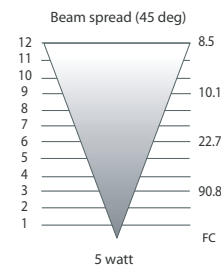

- LED Specifications - Made in USA**
- Light Source:** CREE X Series LED (dimmable)
  - Wattage/Lumens:** 4w - 285 lumen (=20w halogen)  
5w - 380 lumen (=35w halogen)  
6w - 430 lumen (=50w halogen)
  - Beam Spread:** 45°
  - Beam Direction:** 2 LED projecting in opposite direction
  - Color Temperature:** 2700K (Halogen Warm White)
  - Dimmable:** Yes TRIAC dimming to <10% Typical
  - CRI:** 85 Typically
  - Input Voltage:** 11v to 13v Vac
  - IP61 Moisture Resistant:** Fully Potted PC board
  - Overload Protection:** Built in monitor w/ auto-dimming
  - LED Life (L70):** 50,000 hours average
  - Warranty:** Limited 5 year against defects

- Fixture Specifications - Assembled in USA**
- Material:** Cast Brass body - 2 1/4" w x 6 1/2" L
  - Mount:** 3 1/4" w x 1/2" d two hole mount.
  - Finish:** Aged Bronze - naturally oxidized
  - Lens:** Clear-tempered glass
  - Lead:** 2 ft. of 18/2 wire
  - Warranty:** Limited Lifetime on fixture and finish
  - Rating:** Harsh coastal rated

**ENERGY SAVINGS**

Uses **85%** Less Electricity (vs. typical Halogen bulb)

44 Watt Savings

6W LED vs 50W Halogen