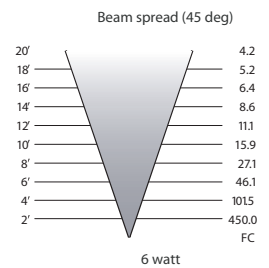

- LED Specifications - Made in USA**
- Light Source:** CREE X Series LED (dimmable)
  - Wattage/Lumens:** 4w - 285 lumen (=20w halogen)  
5w - 380 lumen (=35w halogen)  
6w - 430 lumen (=50w halogen)
  - Beam Spread:** 45°
  - Beam Direction:** 2 LED projecting in opposite direction
  - Color Temperature:** 2700K (Halogen Warm White)
  - Dimmable:** Yes TRIAC dimming to <10% Typical
  - CRI:** 85 Typically
  - Input Voltage:** 11v to 13v Vac
  - IP61 Moisture Resistant:** Fully Potted PC board
  - Overload Protection:** Built in monitor w/ auto-dimming
  - LED Life (L70):** 50,000 hours average
  - Warranty:** Limited 5 year against defects

- Fixture Specifications - Assembled in USA**
- Material:** Cast Brass body - 2 1/4" w x 6 1/2" L
  - Mount:** 3 1/4" w x 1/2" d two hole mount.
  - Finish:** Aged Bronze - naturally oxidized
  - Lens:** Clear-tempered glass
  - Lead:** 2 ft. of 18/2 wire
  - Warranty:** Limited Lifetime on fixture and finish
  - Rating:** Harsh coastal rated