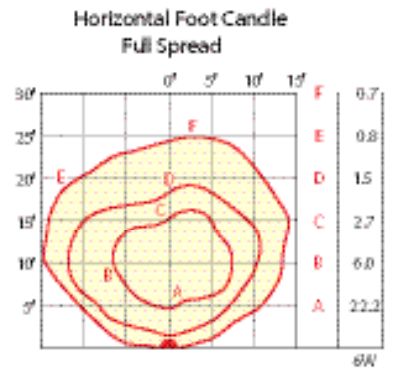

- LED Specifications - Made in USA**
- Light Source:** CREE X Series LED (dimmable)
  - Wattage:** 9 watts
  - Lumens:** 280 lumens
  - Color Temperature:** 2700K (Halogen Warm White)
  - CRI:** 85 Typically
  - Input Voltage:** 11v to 15v Vac
  - IP67 Moisture Resistant:** Fully Potted PC board
  - Overload Protection:** Built in monitor w/ auto-dimming
  - LED Life (L70):** 50,000 hours average
  - Warranty:** Limited 5 year against defects

- Fixture Specifications - Assembled in USA**
- Material:** Cast Brass IP68
  - Cover:** Cast Brass IP68
  - Screw Holes:** 7 1/4" hole to hole on center
  - Finish:** Aged Bronze - naturally oxidized
  - Lens:** Clear-tempered glass
  - Lead:** 2 ft. of 18/2 wire w/compression nut
  - Warranty:** Limited Lifetime on fixture and finish
  - Rating:** Harsh coastal rated