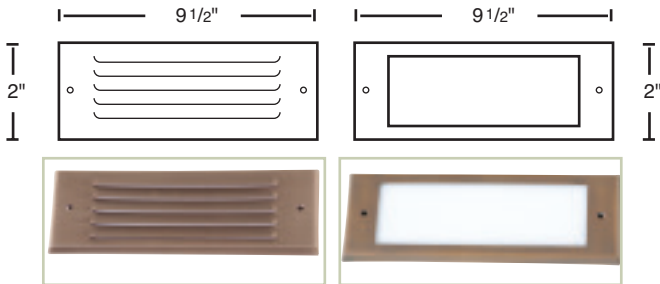

**LED Specifications - Made in USA**

- Light Source:** CREE X Series LED (dimmable)
- Wattage:** 6 watts (= 20w T3 halogen)
- Lumens:** 300 lumens
- Color Temperature:** 2700K (Halogen Warm White)
- CRI:** 85 Typically
- Input Voltage:** 11v to 13v Vac
- IP61 Moisture Resistant:** Fully Potted PC board
- Overload Protection:** Built in monitor w/ auto-dimming
- LED Life (L70):** 50,000 hours average
- Warranty:** Limited 5 year against defects

**Fixture Specifications - Assembled in USA**

- Material:** Machined brass body
- Cover:** Machined Brass with seal
- Screw Holes:** 7 1/4" hole to hole on center
- Finish:** Aged Bronze - naturally oxidized
- Lens:** Frosted-tempered glass
- Lead:** 2 ft. of 18/2 wire w/compression nut
- Warranty:** Limited Lifetime on fixture and finish
- Rating:** Harsh coastal rated