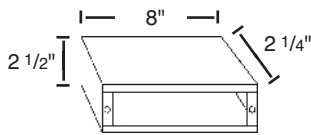

**LED Specifications - Made in USA**

- Light Source:** CREE X Series LED (dimmable)
- Wattage:** 6 watts (= 20w T3 halogen)
- Lumens:** 300 lumens
- Color Temperature:** 2700K (Halogen Warm White)
- CRI:** 85 Typically
- Input Voltage:** 11v to 13v Vac
- IP61 Moisture Resistant:** Fully Potted PC board
- Overload Protection:** Built in monitor w/ auto-dimming
- LED Life (L70):** 50,000 hours average
- Warranty:** Limited 5 year against defects

**Fixture Specifications - Assembled in USA**

- Material:** Machined brass body
- Cover:** Machined Brass with seal
- Screw Holes:** 7 1/4" hole to hole on center
- Finish:** Aged Bronze - naturally oxidized
- Lens:** Frosted-tempered glass
- Lead:** 2 ft. of 18/2 wire w/compression nut
- Warranty:** Limited Lifetime on fixture and finish
- Rating:** Harsh coastal rated