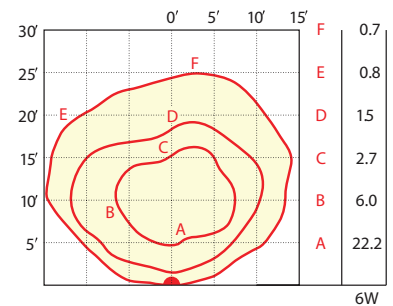

Fixture Specifications - Assembled in USA

- **Material:** Machined brass body
- **Cover:** Machined Brass with seal
- **Screw Holes:** 7 1/4" hole to hole on center
- **Finish:** Aged Bronze - naturally oxidized
- **Lens:** Frosted-tempered glass
- **Lead:** 2 ft. of 18/2 wire w/compression nut
- **Warranty:** Limited Lifetime on fixture and finish
- **Rating:** Harsh coastal rated

Horizontal Foot Candle
Full Spread