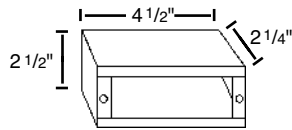

Fixture Specifications

SDKL-400

Box and Covers
sold separately

- Construction:** Brass recessed lamp box 4 1/2"
- Covers:** Louver- Brass with seal lens
Frosted glass - Brass sealed lens
- Screw Hole:** 3 1/4" hole to hole
- Lamp wattage:** 13w#93 incl. (#1156-26w max)
- Socket:** Brass 1 SC socket spring loaded
- Finish:** Aged Bronze – naturally oxidized
- Lens:** Tempered glass
- Lead:** 3 ft.
- Limited Warranty:** Lifetime on fixture and finish, 5 years on socket
- Certification:** UL listed