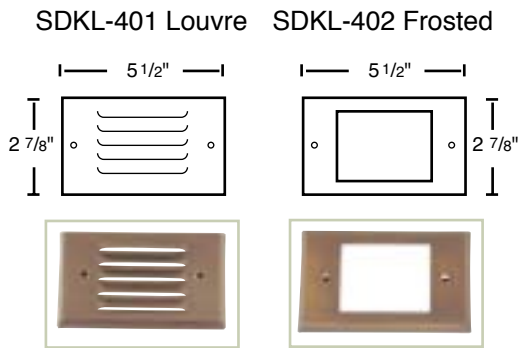

Fixture Specifications

SDKL-400

Box and Covers
sold separately

- Construction:** Brass recessed lamp box 4 1/2"
- Covers:** Louver- Brass with seal lens
Frosted glass - Brass sealed lens
- Screw Hole:** 3 1/4" hole to hole
- Lamp wattage:** 13w#93 incl. (#1156-26w max)
- Socket:** Brass 1 SC socket spring loaded
- Finish:** Aged Bronze – naturally oxidized
- Lens:** Tempered glass
- Lead:** 3 ft.
- Limited Warranty:** Lifetime on fixture and finish, 5 years on socket
- Certification:** UL listed

Key Features

- Harsh coastal rated:** Moisture resistant
- Lamps:** Optional 2 watt 20,000 hour LED available
- Covers:** Gasket sealed, with guaranteed finish

Horizontal Foot Candle
Full Spread

SDKL-401 Louvre