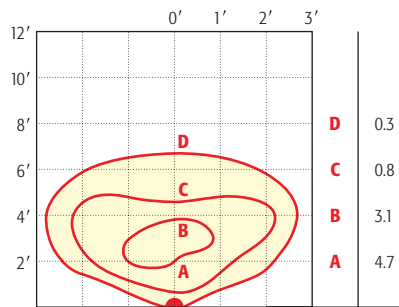

Key Features

- **Harsh coastal rated:** Moisture resistant
- **Lamps:** Optional 2 watt 20,000 hour LED available
- **Covers:** Gasket sealed, with guaranteed finish

Horizontal Foot Candle
Full Spread

SDKL-401 Louvre