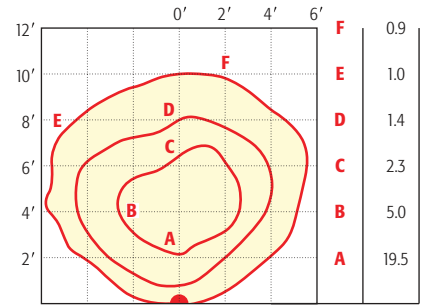

18W

Horizontal Foot Candle
Full Spread

SDKL-402 Frosted