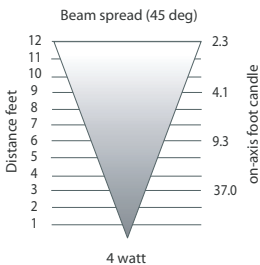

LED Specifications - Made in USA

- Light Source:** CREE X Series LED (dimmable)
- Wattage/Lumens:** 4w - 285 lumen (=20w halogen)
5w - 380 lumen (=35w halogen)
6w - 430 lumen (=50w halogen)
- Beam Spread:** 45°
- Color Temperature:** 2700K (Halogen Warm White)
- Dimmable:** Yes TRIAC dimming to <10% Typical
- CRI:** 85 Typically
- Input Voltage:** 11v to 13v Vac
- IP61 Moisture Resistant:** Fully Potted PC board
- Overload Protection:** Built in monitor w/ auto-dimming
- LED Life (L70):** 50,000 hours average
- Warranty:** Limited 5 year against defects

Fixture Specifications - Assembled in USA

- Material:** Cast Brass threaded body
- Shroud:** Separate-adjusts to 6.5 - 8" L- 360°
- Canopy Mount:** 2 3/4" w x 1 1/4" d 3 hole mount
- Finish:** Aged Bronze - naturally oxidized
- Lens:** Clear-tempered convex glass
- Lead:** 2 ft. of 18/2 wire
- Warranty:** Limited Lifetime on fixture and finish

The fixture that establishes a new industry standard.

ENERGY SAVINGS

Uses **85%** Less Electricity (vs. typical Halogen bulb)

44 Watt Savings

6W LED vs. 50W Halogen

CAST BRASS!
Removable shroud.
Threaded & sealed body!