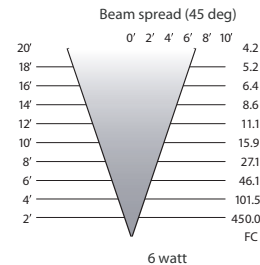

LED Specifications - Made in USA

- Light Source:** CREE X Series LED (dimmable)
- Wattage/Lumens:** 4w - 285 lumen (=20w halogen)
5w - 380 lumen (=35w halogen)
6w - 430 lumen (=50w halogen)
- Beam Spread:** 45°
- Color Temperature:** 2700K (Halogen Warm White)
- Dimmable:** Yes TRIAC dimming to <10% Typical
- CRI:** 85 Typically
- Input Voltage:** 11v to 13v Vac
- IP61 Moisture Resistant:** Fully Potted PC board
- Overload Protection:** Built in monitor w/ auto-dimming
- LED Life (L70):** 50,000 hours average
- Warranty:** Limited 5 year against defects

Fixture Specifications - Assembled in USA

- Material:** Cast Brass threaded body
- Shroud:** Separate-adjusts to 6.5 - 8" L- 360°
- Canopy Mount:** 2 3/4" w x 1 1/4" d 3 hole mount
- Finish:** Aged Bronze - naturally oxidized
- Lens:** Clear-tempered convex glass
- Lead:** 2 ft. of 18/2 wire
- Warranty:** Limited Lifetime on fixture and finish