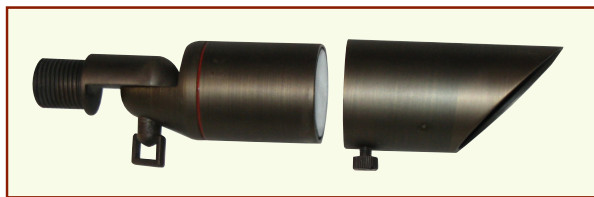

LED Specifications - Made in USA

- Light Source:** CREE X Series LED (dimmable)
- Wattage/Lumens:** 4w - 285 lumen (=20w halogen)
5w - 380 lumen (=35w halogen)
6w - 430 lumen (=50w halogen)
- Beam Spread:** 45°
- Color Temperature:** 2700K (Halogen Warm White)
- Dimmable:** Yes TRIAC dimming to <10% Typical
- CRI:** 85 Typically
- Input Voltage:** 11v to 13v Vac
- IP61 Moisture Resistant:** Fully Potted PC board
- Overload Protection:** Built in monitor w/ auto-dimming
- LED Life (L70):** 50,000 hours average
- Warranty:** Limited 5 year against defects

Fixture Specifications - Assembled in USA

- Material:** Cast Brass threaded body
- Shroud:** Separate-adjusts to 6.5 - 8" L- 360°
- Canopy Mount:** 2 3/4" w x 1 1/4" d 3 hole mount
- Finish:** Aged Bronze - naturally oxidized
- Lens:** Clear-tempered convex glass
- Lead:** 2 ft. of 18/2 wire
- Warranty:** Limited Lifetime on fixture and finish

The fixture that establishes a new industry standard.

ENERGY SAVINGS

Uses **85%** Less Electricity (vs. typical Halogen bulb)

44 Watt Savings

6W LED vs. 50W Halogen

CAST BRASS!
Removable shroud.
Threaded & sealed body!