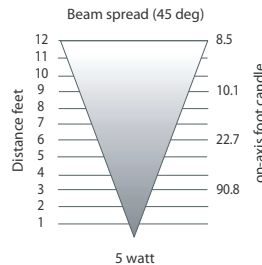

LED Specifications - Made in USA

- Light Source:** CREE X Series LED (dimmable)
- Wattage/Lumens:** 4w - 285 lumen (=20w halogen)
5w - 380 lumen (=35w halogen)
6w - 430 lumen (=50w halogen)
- Beam Spread:** 45°
- Color Temperature:** 2700K (Halogen Warm White)
- Dimmable:** Yes TRIAC dimming to <10% Typical
- CRI:** 85 Typically
- Input Voltage:** 11v to 13v Vac
- IP61 Moisture Resistant:** Fully Potted PC board
- Overload Protection:** Built in monitor w/ auto-dimming
- LED Life (L70):** 50,000 hours average
- Warranty:** Limited 5 year against defects

Fixture Specifications - Assembled in USA

- Material:** Cast Brass threaded body
- Shroud:** Separate-adjusts to 6.5 - 8" L- 360°
- Canopy Mount:** 2 3/4" w x 1 1/4" d 3 hole mount
- Finish:** Aged Bronze - naturally oxidized
- Lens:** Clear-tempered convex glass
- Lead:** 2 ft. of 18/2 wire
- Warranty:** Limited Lifetime on fixture and finish