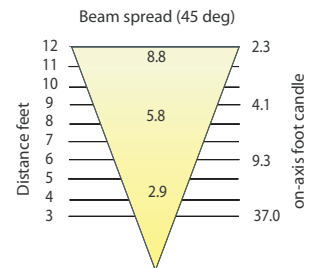

- LED Specifications - Made in USA**
- Light Source:** CREE X Series LED (dimmable)
 - Wattage:** 2.5 watts (= 20w halogen)
 - Lumens:** 180 lumen
 - Beam Spread:** 45°
 - Color Temperature:** 2700K (Halogen Warm White)
 - CRI:** 85 Typically
 - Input Voltage:** 11v to 13v Vac
 - IP61 Moisture Resistant:** Fully Potted PC board
 - Overload Protection:** Built in monitor w/ auto-dimming
 - LED Life (L70):** 50,000 hours average
 - Warranty:** Limited 5 year against defects

- Fixture Specifications - Assembled in USA**
- Material:** Cast Brass threaded body
 - Shroud:** Separate-adjusts to 6" L- full rotation
 - Canopy Mount:** 2 3/4" w x 1 1/4" d Three hole
 - Finish:** Aged Bronze - naturally oxidized
 - Lens:** Clear-tempered glass
 - Lead:** 2 ft. of 18/2 wire
 - Warranty:** Limited Lifetime on fixture and finish
 - Rating:** Harsh coastal rated