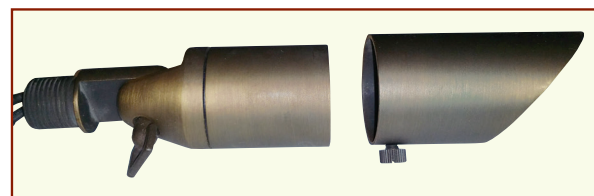

- LED Specifications - Made in USA**
- Light Source:** CREE X Series LED (dimmable)
 - Wattage:** 2.5 watts (= 20w halogen)
 - Lumens:** 180 lumen
 - Beam Spread:** 45°
 - Color Temperature:** 2700K (Halogen Warm White)
 - CRI:** 85 Typically
 - Input Voltage:** 11v to 13v Vac
 - IP61 Moisture Resistant:** Fully Potted PC board
 - Overload Protection:** Built in monitor w/ auto-dimming
 - LED Life (L70):** 50,000 hours average
 - Warranty:** Limited 5 year against defects

- Fixture Specifications - Assembled in USA**
- Material:** Cast Brass threaded body
 - Shroud:** Separate-adjusts to 6" L- full rotation
 - Canopy Mount:** 2 3/4" w x 1 1/4" d Three hole
 - Finish:** Aged Bronze - naturally oxidized
 - Lens:** Clear-tempered glass
 - Lead:** 2 ft. of 18/2 wire
 - Warranty:** Limited Lifetime on fixture and finish
 - Rating:** Harsh coastal rated

The fixture that establishes a new industry standard.

ENERGY SAVINGS

Uses **85%** Less Electricity (vs. typical Halogen bulb)

17.5 Watt Savings

2.5W LED vs. 20W Halogen

CAST BRASS!
Removable shroud.
Threaded & sealed body!