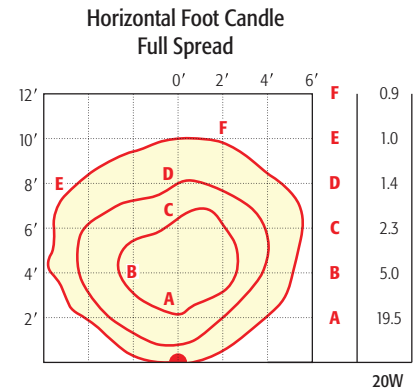

- LED Specifications - Made in USA**
- Light Source:** CREE X Series LED (dimmable)
 - Wattage/Lumens:** 3w - 150 lumen (=20w halogen)
 - Beam Spread:** 90°
 - Beam Dimensions:** Up to 8 ft. h x 4ft w
 - Color Temperature:** 2700K (Halogen Warm White)
 - CRI:** 85 Typically
 - Input Voltage:** 11v to 13v Vac
 - IP61 Moisture Resistant:** Fully Potted PC board
 - Overload Protection:** Built in monitor w/ auto-dimming
 - LED Life (L70):** 50,000 hours average
 - Warranty:** Limited 5 year against defects

- Fixture Specifications - Assembled in USA**
- Material:** Cast Brass
 - Aiming:** 90° horizontal w/lockable knuckle
 - Finish:** Aged Bronze - naturally oxidized
 - Lens:** Frosted-tempered glass
 - Lead:** 2 ft. of 18/2 wire
 - Stake:** 1/2" NPT heavy duty PVC
 - Warranty:** Limited Lifetime on fixture and finish
Harsh coastal rated