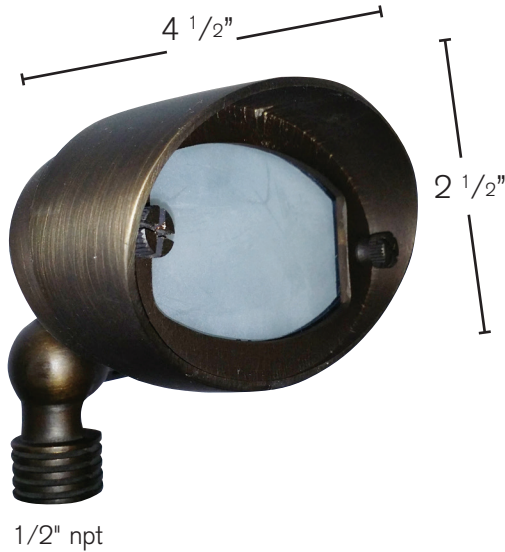

- LED Specifications - Made in USA**
- Light Source:** CREE X Series LED (dimmable)
 - Wattage/Lumens:** 3w - 150 lumen (=20w halogen)
 - Beam Spread:** 90°
 - Beam Dimensions:** Up to 8 ft. h x 4ft w
 - Color Temperature:** 2700K (Halogen Warm White)
 - CRI:** 85 Typically
 - Input Voltage:** 11v to 13v Vac
 - IP61 Moisture Resistant:** Fully Potted PC board
 - Overload Protection:** Built in monitor w/ auto-dimming
 - LED Life (L70):** 50,000 hours average
 - Warranty:** Limited 5 year against defects

- Fixture Specifications - Assembled in USA**
- Material:** Cast Brass
 - Aiming:** 90° horizontal w/lockable knuckle
 - Finish:** Aged Bronze - naturally oxidized
 - Lens:** Frosted-tempered glass
 - Lead:** 2 ft. of 18/2 wire
 - Stake:** 1/2" NPT heavy duty PVC
 - Warranty:** Limited Lifetime on fixture and finish
Harsh coastal rated

ENERGY SAVINGS

Uses **85%** Less Electricity (vs. typical Halogen bulb)

17 Watt Savings

3W LED vs. 20W Halogen