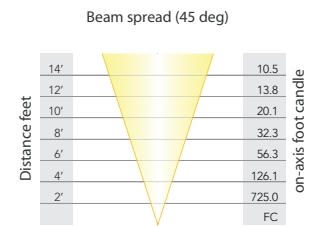

- LED Specifications - Made in USA**
- Light Source:** CREE X Series LED (dimmable)
 - Wattage/Lumens:** 6.5w - 455 lumen (=65w halogen)
 - Beam Spread:** 45°
 - Color Temperature:** 2700K (Halogen Warm White)
 - Dimmable:** Yes TRIAC dimming to <10% Typical
 - CRI:** 85 Typically
 - Input Voltage:** 11v to 13v Vac
 - IP61 Moisture Resistant:** Fully Potted PC board
 - Overload Protection:** Built in monitor w/ auto-dimming
 - LED Life (L70):** 50,000 hours average
 - Warranty:** Limited 5 year against defects

- Fixture Specifications - Assembled in USA**
- Material:** Cast Brass threaded body
 - Shroud:** Four Twist Lock settings - 90° apart
 - Finish:** Aged Bronze - naturally oxidized
 - Lens:** Clear-tempered glass
 - Lead:** 2 ft. of 18/2 wire
 - Stake:** 1/2" NPT heavy duty PVC
 - Warranty:** Limited Lifetime on fixture and finish
 - Rating:** Harsh coastal rated