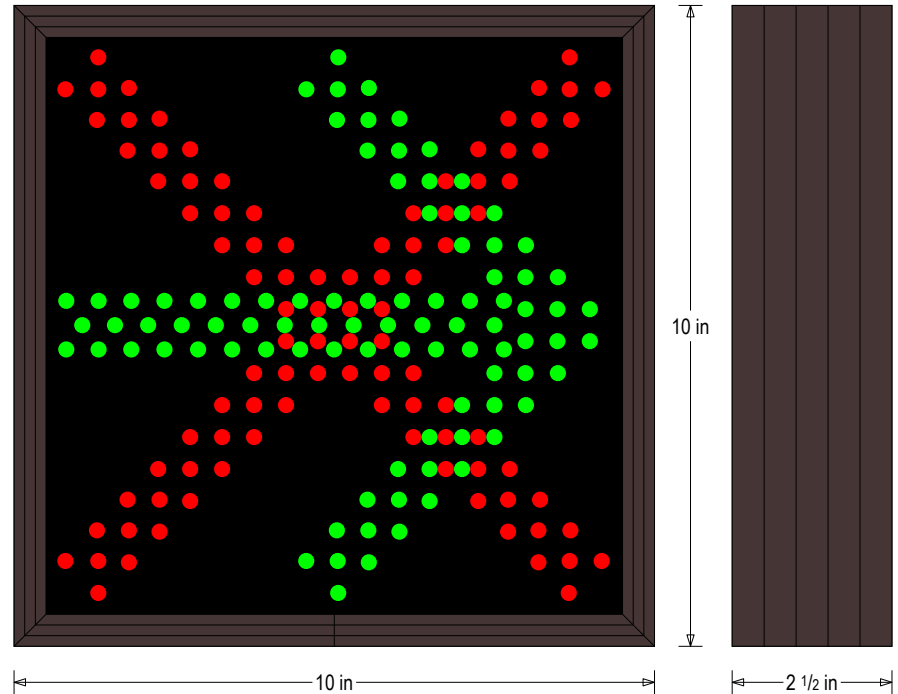

PRODUCT ID: 49035

Outdoor Blank-out LED Direct-view Sign

MODEL

TCL1010RG-B738TS/12-24VDC

DIMENSIONS

10" H x 10" W x 2.5" D (est. 3.495 lbs)

CLASS

CLASS: TCL Series

Faces: Single Faced Sign

Finish: Duranodic Bronze

Mounting Channel: None

ELECTRICAL

Flashing: Not Included

Input Voltage: 12-24 VDC

UL/cUL Listed: Listed for wet locations

MESSAGE

Illumination: Super bright direct view LEDs. Message blanks out when off.

Sign Messages: See message table below

Product View

NOTE: Sign image may not exactly represent the finished product. For illustration purposes only.

MESSAGE	LED/COLOR	HEIGHT	AMPS
X	Red Wide Angle LED	8.375"	0.480-0.240
Right Arrow	Green Wide Angle LED	8.375"	0.747-0.373

NOTE: Above messages are independently controlled.

Sample Display Options

Frame Detail