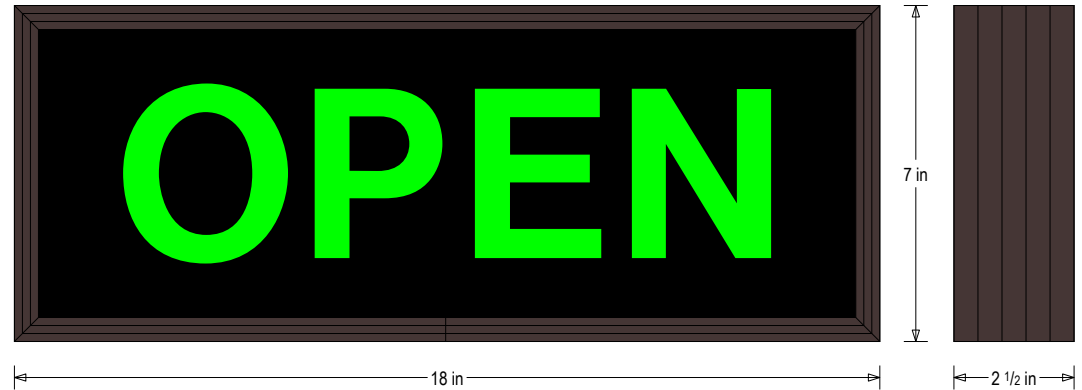

PRODUCT ID: 51940

Outdoor Blank-out LED Backlit Sign

MODEL

PHX718G-180/12-24VDC

DIMENSIONS

7" H x 18" W x 2.5" D (est. 3.972 lbs)

CLASS

Class: PHX Series

Control Method: Switch (not included) or external relay.

CONSTRUCTION

Cabinet: 1-piece, corrosion resistant, extruded aluminum frame, 2.5" deep.

Face Material: 1/8" thick, dark grey diffused acrylic

Faces: Single Faced Sign

Finish: Duranodic Bronze

Graphic: Printed graphic applied to surface

Mounting Channel: None

ELECTRICAL

Flashing: Not Included

Input Voltage: 12-24 VDC

UL/cUL Listed: Listed for wet locations

MESSAGE

Color: Black opaque

Font: Swiss 721 Bold BT

Illumination: Backlit with high intensity LEDs. Message blanks out when off

Sign Messages: See message table below

NOTE: Above messages are independently controlled.

Signal-Tech

4985 Pittsburgh Ave.

Erie, PA 16509

Phone: (877) 547-9900

Fax: (814) 835-2300

Email: sales@signal-tech.com

Website: www.signal-tech.com

Proudly Made in the USA

Product View

NOTE: Sign image may not exactly represent the finished product. For illustration purposes only.