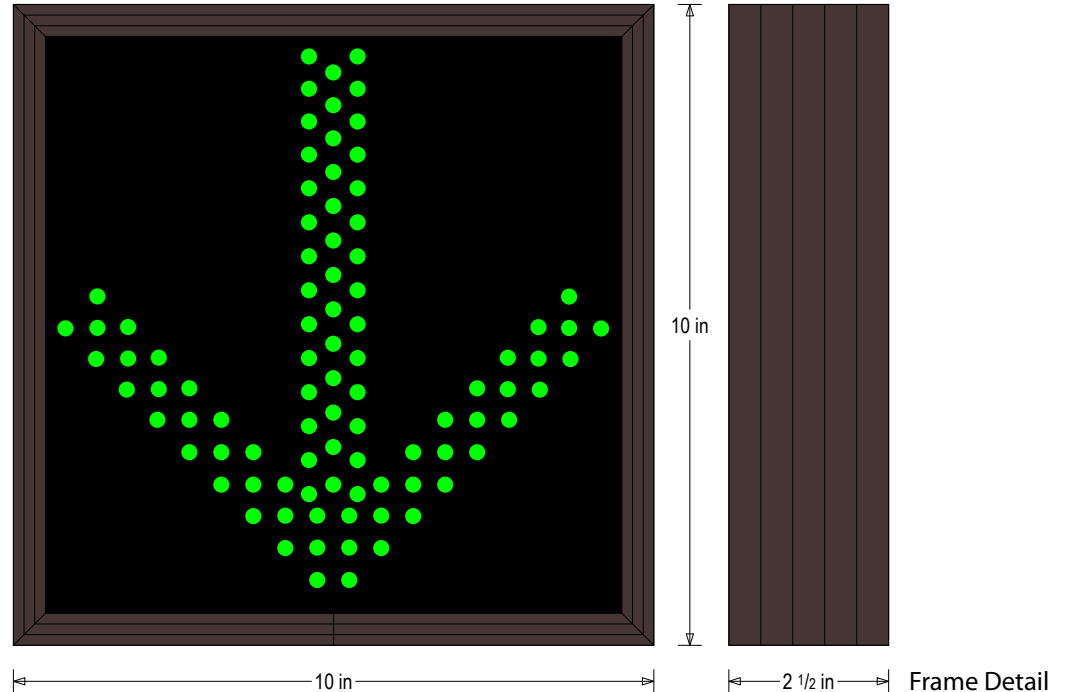

PRODUCT ID: 49033

Outdoor Blank-out LED Direct-view Sign

MODEL

TCL1010G-A437TS/12-24VDC

DIMENSIONS

10" H x 10" W x 2.5" D (est. 3.482 lbs)

CLASS

CLASS: TCL Series

Faces: Single Faced Sign

Finish: Duranodic Bronze

Mounting Channel: None

ELECTRICAL

Flashing: Not Included

Input Voltage: 12-24 VDC

UL/cUL Listed: Listed for wet locations

MESSAGE

Illumination: Super bright direct view LEDs. Message blanks out when off.

Sign Messages: See message table below

Product View

NOTE: Sign image may not exactly represent the finished product. For illustration purposes only.