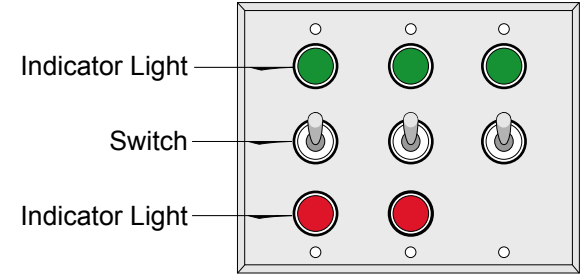

PRODUCT ID: 6649

Switch

MODEL

TG332 SPDT/120VAC

DIMENSIONS

4.5" H x 6.37" W x 1" D (est. 0.581 lbs)

CONSTRUCTION

Finish: Switch plate brushed stainless steel

Switch: Switch with pre-wired pigtails and indicator lights

Switch plate: Stamped stainless steel pre-punched for switch(es) and indicator light(s)

ELECTRICAL

Input Voltage: 120VAC

Signal-Tech
4985 Pittsburgh Ave.
Erie, PA 16509
Phone: (877) 547-9900
Fax: (814) 835-2300
Email: sales@signal-tech.com
Website: www.signal-tech.com

Proudly Made in the USA

Product View

NOTE: Sign image may not exactly represent the finished product. For illustration purposes only.

Front View

Three Gang