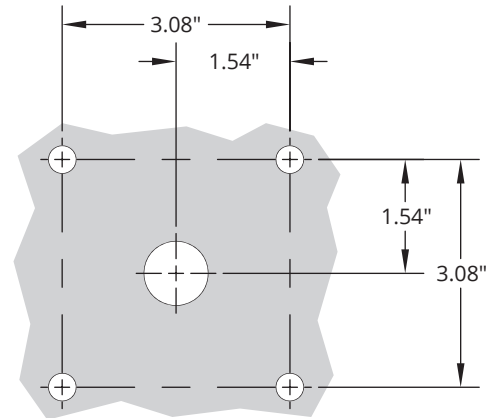

SPECIFICATIONS

PHYSICAL	
Dimensions	5.80"(H) x 7.45"(W) x 5.25"(D)
Shipping Weight	5 lbs.
ELECTRICAL	
Input	9-12 VDC supplied by Wiegand controller
EQUIPMENT	
Reader	HID® ProxPoint® Plus or Secura Key dependent on model
ENVIRONMENTAL	
Operating Temperature	-15 to 150 °F

MOUNTING (BACK OF UNIT SHOWN)

HOLE SIZES

Wiring pass through	0.88"
Mounting holes (x4)	0.38"

Unit includes mounting hardware.