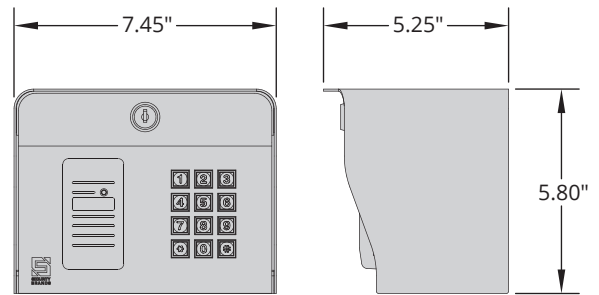

Model 23-006KP

AVAILABLE MODELS (SEE PRICE GUIDE TO SEE ALL MODELS)

For more information, visit us online:
securitybrandsinc.com

SECURITY BRANDS INC™
your *partner* in access control

HID and ProxPoint are registered trademarks of HID Global in the U.S. and/or other countries.

☎ (972) 474-6390

✉ sales@securitybrandsinc.com

📍 2210 Executive Dr
Garland, TX 75041

© 2022 Security Brands, Inc. All rights reserved.