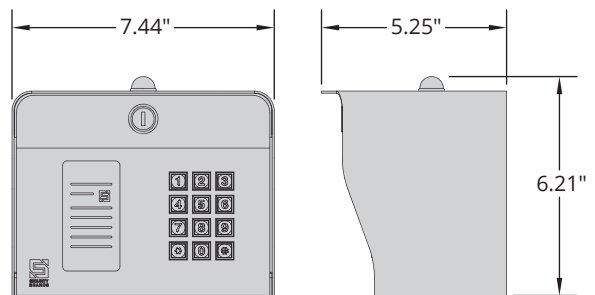

SPECIFICATIONS

PHYSICAL

Dimensions	6.21"(H) x 7.44"(W) x 5.25"(D)
(27-240 only)	12.56"(H) x 8.50"(W) x 6.00"(D)
Shipping Weight	8 lbs.
(27-240 only)	5 lbs.

ELECTRICAL

Input	12-24 VAC/DC 12-VDC power supply included (PS-12DC1)
Current Draw	less than 111 mA @ 12 VDC less than 60 mA @ 24 VDC with one relay latched and LED components on

RELAY

Contact Rating	10 A @ 120 VAC / 24 VDC

COMMUNICATION

Connection	Bluetooth

ENVIRONMENTAL

Operating Temperature	-15 to 158 °F

▲ Actual voltage should be no more than 10% beyond specified range. Use of the included 12-VDC transformer is recommended.

CONTROL IT YOUR WAY

- APP[†]
- KEYPAD
- WIEGAND DEVICES

† Administrator only

CONNECTIVITY

- BLUETOOTH

Model 27-210 shown

AVAILABLE MODELS (SEE PRICE GUIDE TO SEE ALL MODELS)

For more information, visit us online:
securitybrandsinc.com