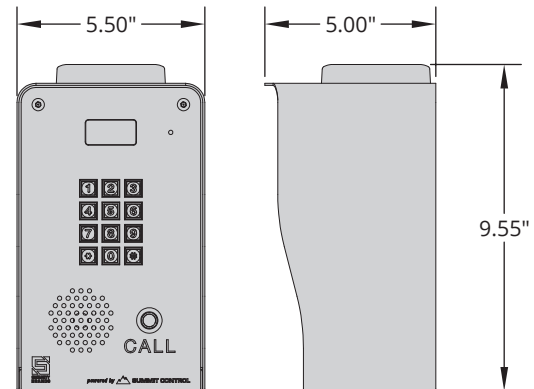

SPECIFICATIONS

PHYSICAL	
Dimensions	9.55"(H) x 5.50"(W) x 5.00"(D)
Shipping Weight	8 lbs.
ELECTRICAL	
Input	12–24 VAC/DC 12-VDC power supply included (PS-12DC1)
Current Draw	less than 330 mA @ 12 VDC less than 160 mA @ 24 VDC with relay latched and LED components on
RELAY	
Contact Rating	10 A @ 120 VAC / 24 VDC
Max Switching Voltage	250 VAC / 30 VDC
Max Switching Current	15 A
Max Switching Power	240 W / 2,770 VA
COMMUNICATION	
Cellular Network	4G LTE
ENVIRONMENTAL	
Operating Temperature	-15 to 158 °F

CONTROL IT YOUR WAY

1^{DOOR}

- APP
- TEXT
- VOICE
- KEYPAD*
- CALL BUTTON
- WIEGAND DEVICES
- QR CODE