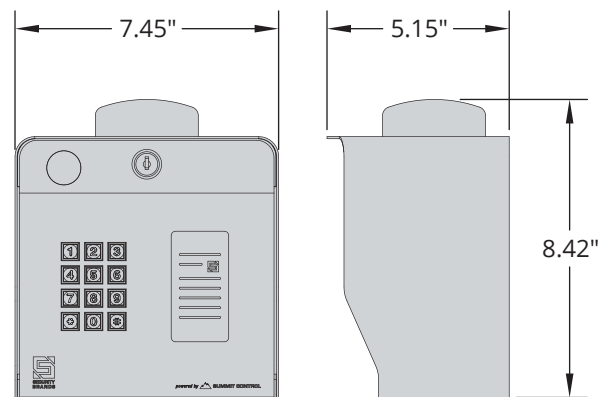

SPECIFICATIONS

PHYSICAL

Dimensions	8.42"(H) x 7.45"(W) x 5.15"(D)
Shipping Weight	8 lbs.

ELECTRICAL

Input	12–24 VAC/DC 12-VDC power supply included (PS-12DC1)
Current Draw	less than 190 mA @ 12 VDC less than 160 mA @ 24 VDC with relay latched and backlit components on

RELAY

Contact Rating	10 A @ 120 VAC / 24 VDC
Max Switching Voltage	250 VAC / 30 VDC
Max Switching Current	15 A
Max Switching Power	240 W / 2,770 VA

COMMUNICATION

Cellular Network	4G LTE

ENVIRONMENTAL

Operating Temperature	-15 to 158 °F

CONTROL IT YOUR WAY

2⁺
DOOR

- APP
- TEXT
- VOICE
- KEYPAD*
- WIEGAND DEVICES