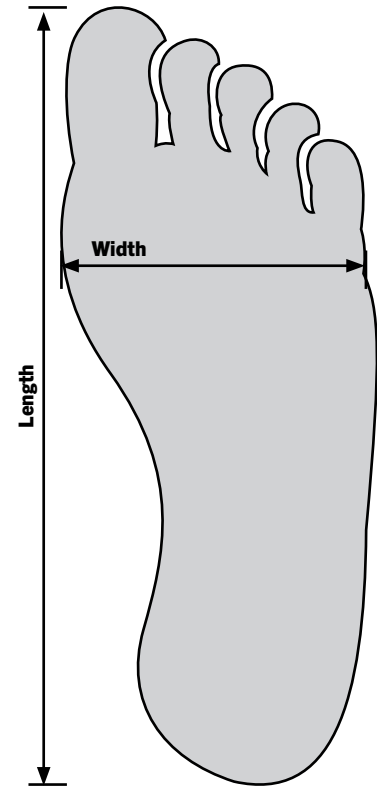

# ROTHCO FOOTWEAR SIZE CHART

## V-Max Lightweight Tactical Boot

US Men Shoe Size	Length (Inches)	Length (Centimeters)	Width (Inches)	Width (Centimeters)
5	9.65	24.52	3.46	8.80
6	9.98	25.36	3.54	9.00
7	10.32	26.21	3.62	9.20
8	10.65	27.05	3.70	9.40
9	10.98	27.90	3.78	9.60
10	11.32	28.75	3.86	9.80
11	11.65	29.59	3.94	10.00
12	11.98	30.44	4.02	10.20
13	12.31	31.28	4.09	10.40
14	12.65	32.13	4.20	10.66

**How to Measure:** To find your measurement at home, closely trace your entire foot on a piece of paper and measure the drawing from heel to toe. Use the chart to find your measurement.