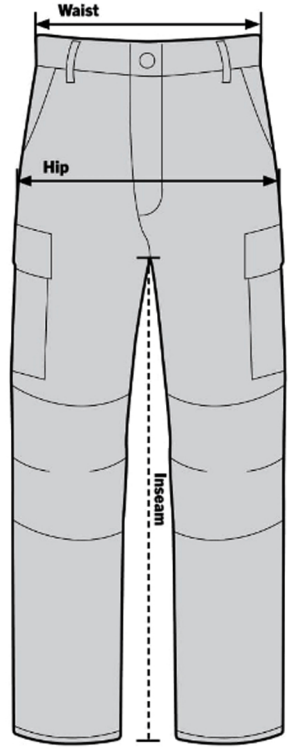

ROTHCO CLOTHING SIZE CHART

Tactical BDU Pants

Size	Waist (Inches)	Hip (Inches)	Regular Inseam (Inches)
XS	23-27	40.00	32.50
S	27-31	44.00	32.50
M	31-35	48.00	32.50
L	35-39	52.00	32.50
XL	39-43	56.00	32.50
2XL	43-47	60.00	32.50
3XL	47-51	65.00	32.50
4XL	51-55	70.00	32.50
5XL	55-59	72.00	32.50
6XL	59-63	76.00	32.50
7XL	63-66	80.00	32.50
8XL	66-71	84.00	32.50
9XL	71-75	88.00	32.50

Short Inseam (Inches) - 29.50
 Long Inseam (Inches) - 35.50

How to Measure: Measure horizontally from end to end where the belt loops are located for the waist. For the hip width, measure horizontally from cargo side pocket to cargo side pocket. The inseam length can be found by measuring from the crotch down the end of the BDU Pants. Use the chart to find your measurement.