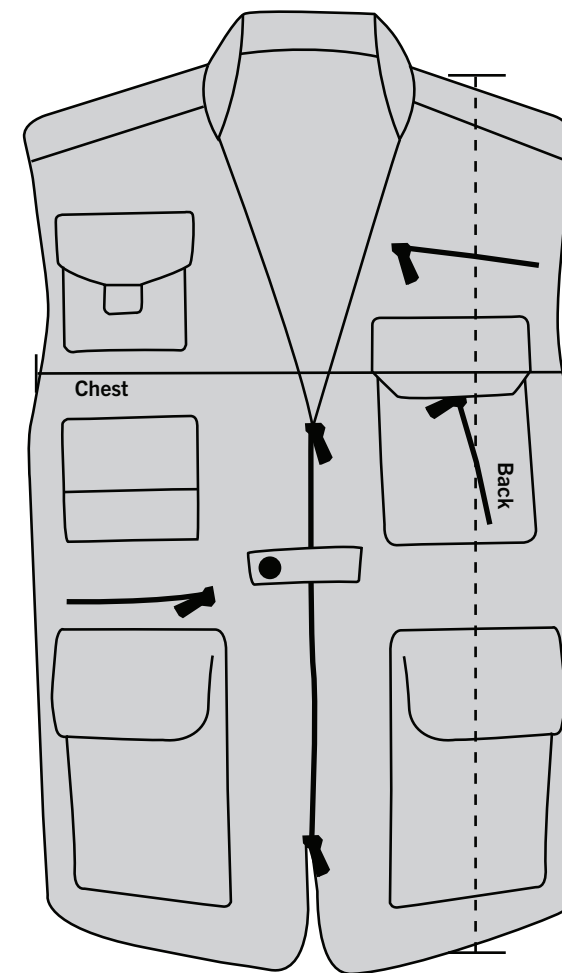

ROTHCO CLOTHING SIZE CHART

Plainclothes CC Vest

Size	Chest Width (Inches)	Back (Inches)
S	21.00	26.50
M	24.00	28.50
L	26.00	29.50
XL	28.00	30.50
2XL	30.00	31.50
3XL	32.00	32.50
4XL	34.00	33.50

How to Measure: Measure from armpit to armpit to find the chest measurement. The back length can be found by measuring from the high point of the shoulder to the bottom edge of the vest.