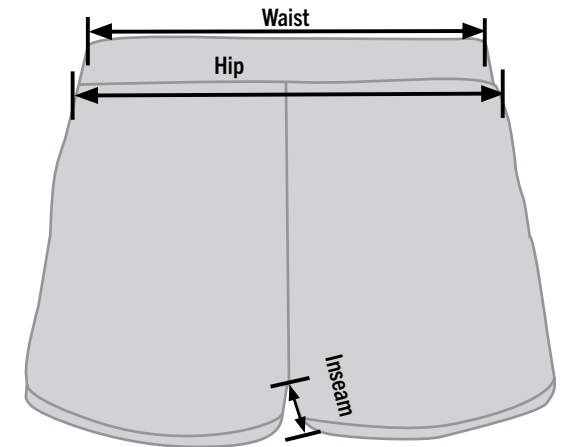

ROTHCO CLOTHING SIZE CHART

Ranger P/T Physical Training Shorts

Size	Waist (Inches)	Hip (Inches)	Inseam (Inches)
S	32.00	49.00	2.25
M	34.50	50.00	2.25
L	37.00	51.00	2.25
XL	39.00	53.00	2.25
2XL	41.00	55.00	2.25
3XL	43.00	57.00	2.25

How to Measure: Measure horizontally from end to end around the elastic waistband for the waist. For the hip width, measure horizontally from the outside of one leg hole to the other. The inseam length can be found by measuring from the crotch down to the end of the P/T Shorts.

Use the chart to find your measurement.